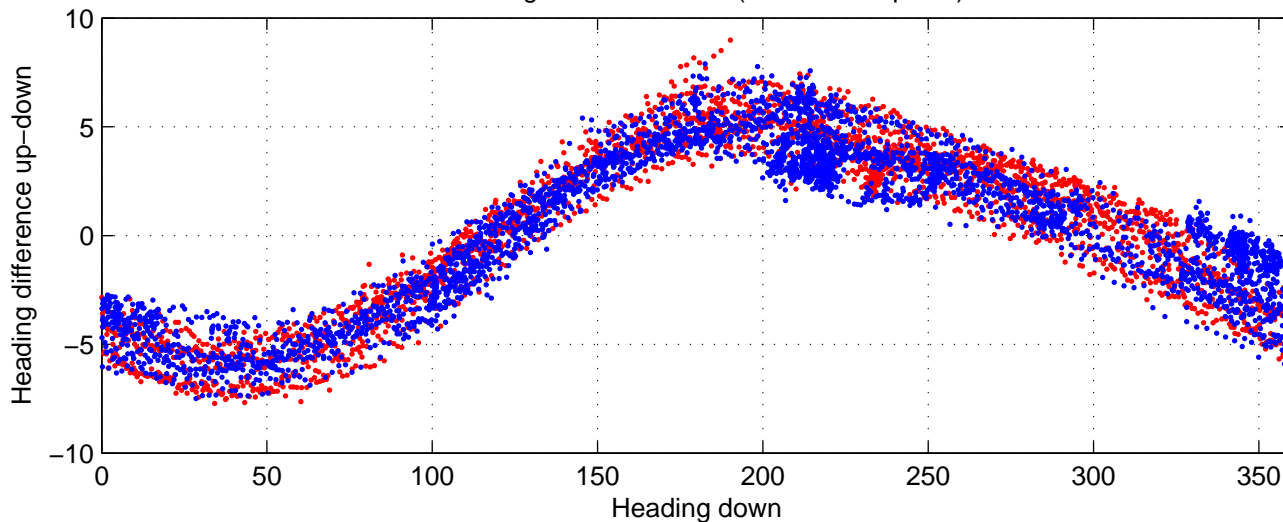

# rh11581 (LADCP #170; V5) Figure 6

Heading offset : 88.9345 (r/b: down-/upcast)

Pitch offset : -0.84561

Roll offset : -1.3925