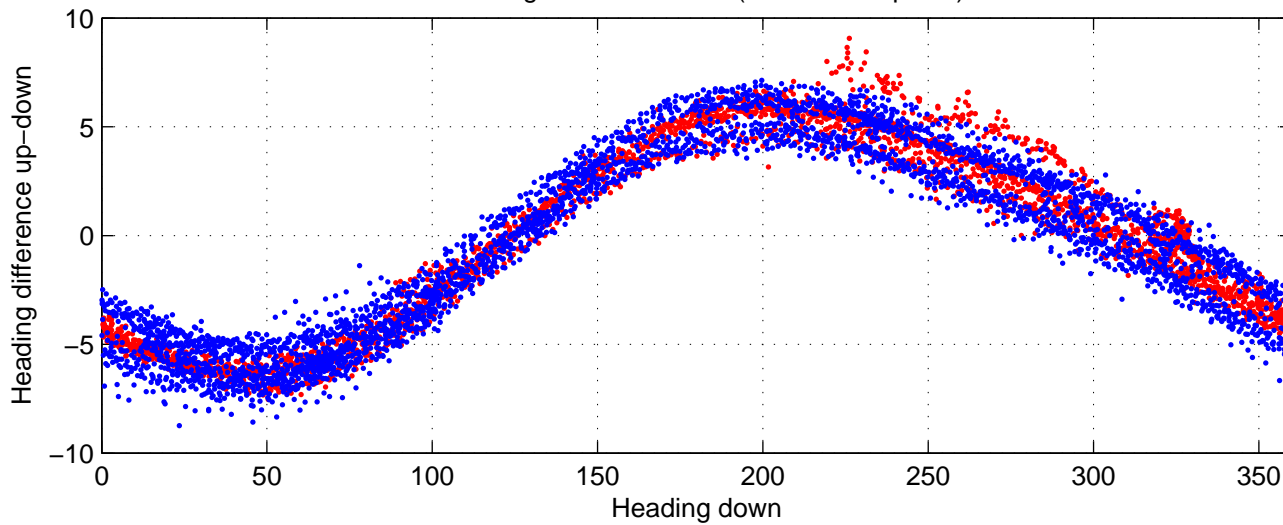

rh11591 (LADCP #171; V5) Figure 6

Heading offset : 88.9418 (r/b: down-/upcast)

Pitch offset : -0.97502

Roll offset : -1.29