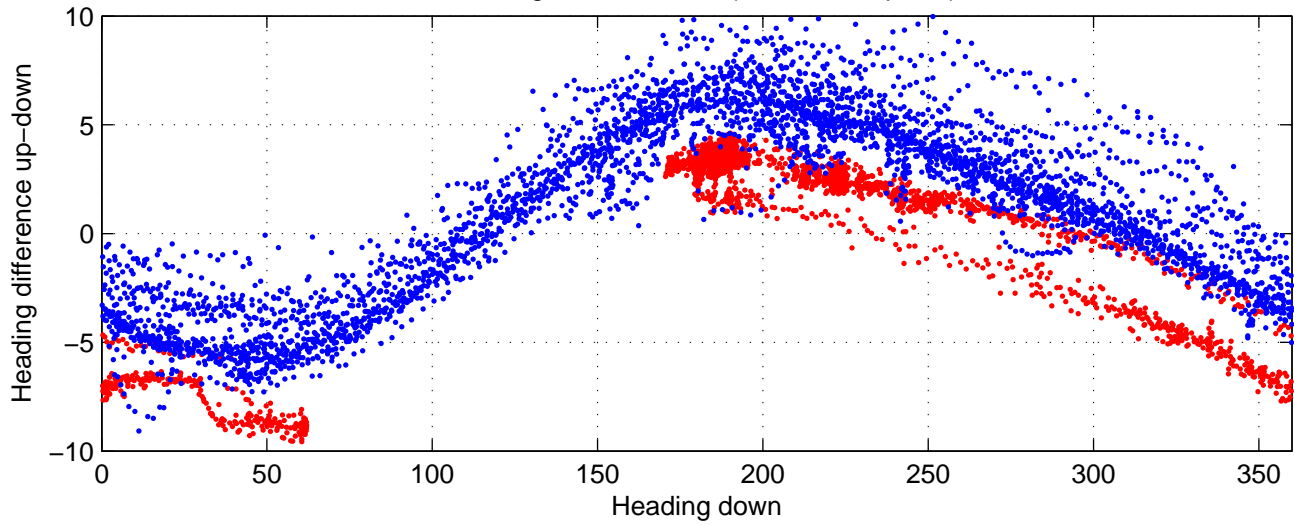

rh11611 (LADCP #174; V5) Figure 6

Heading offset : 88.408 (r/b: down-/upcast)

Pitch offset : -0.96842

Roll offset : -1.388