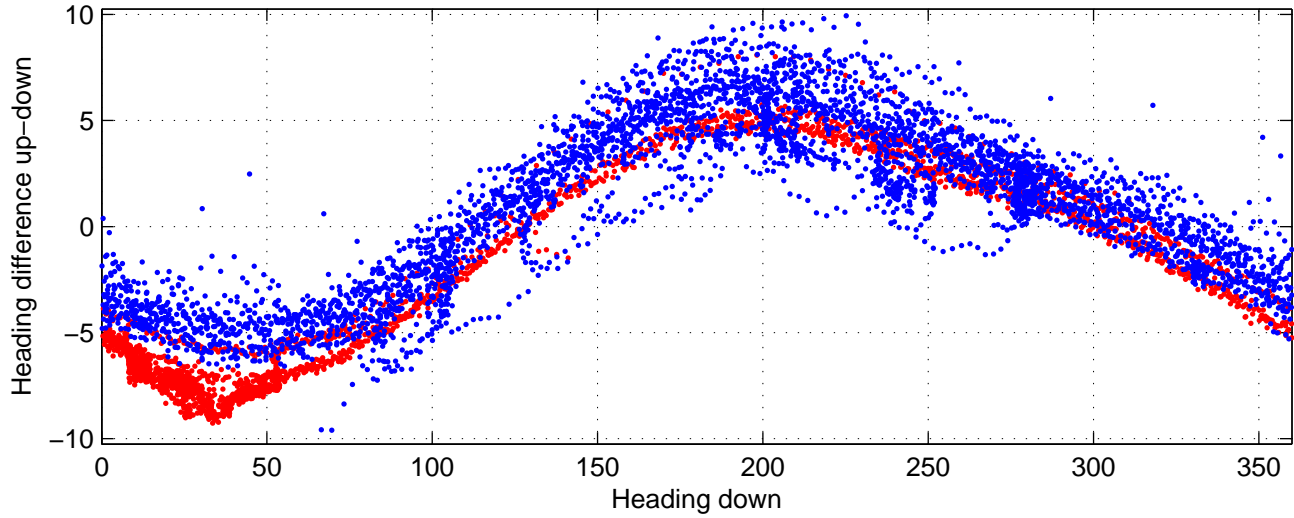

rh11621 (LADCP #175; V5) Figure 6

Heading offset : 88.4829 (r/b: down-/upcast)

Pitch offset : -0.74674

Roll offset : -1.5142