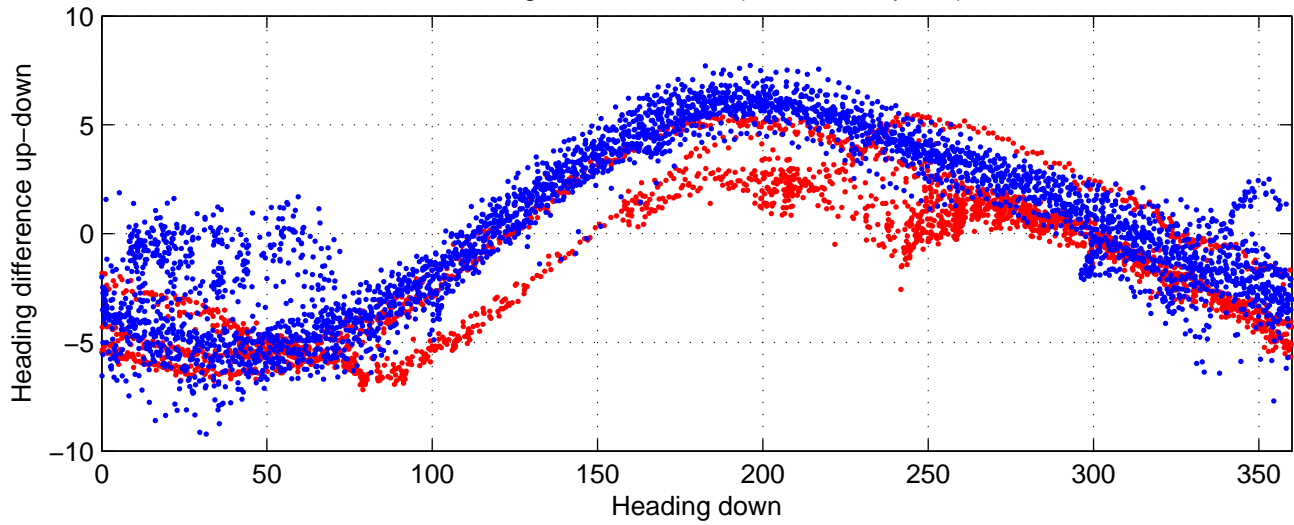

rh11651 (LADCP #178; V5) Figure 6

Heading offset : 88.3265 (r/b: down-/upcast)

Pitch offset : -0.83862

Roll offset : -1.4624