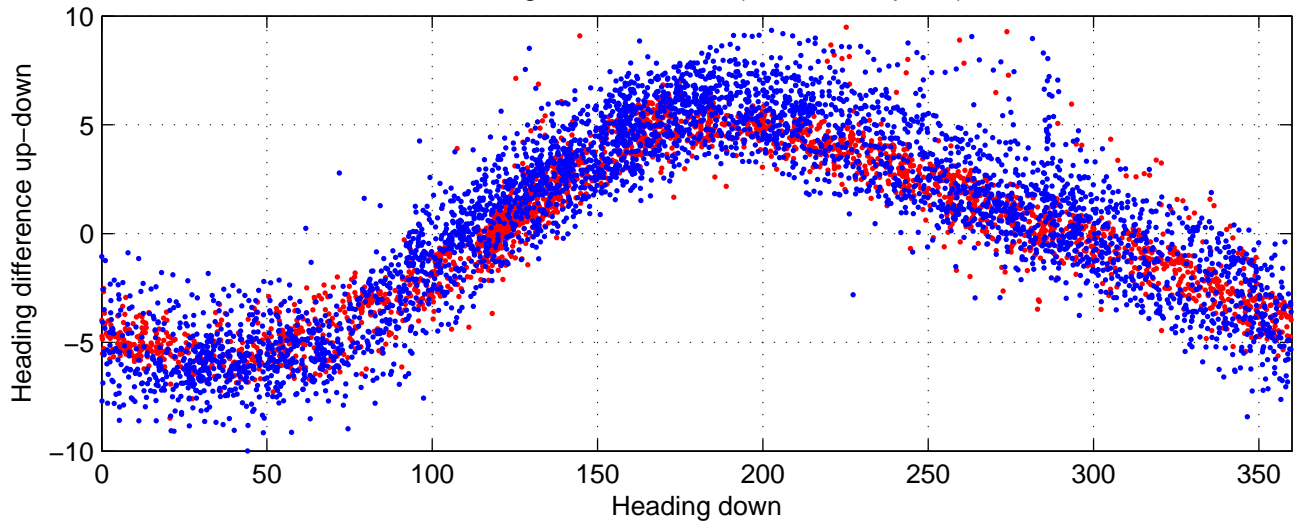

rh11711 (LADCP #184; V5) Figure 6

Heading offset : 88.7663 (r/b: down-/upcast)

Pitch offset : -0.88475

Roll offset : -1.5078