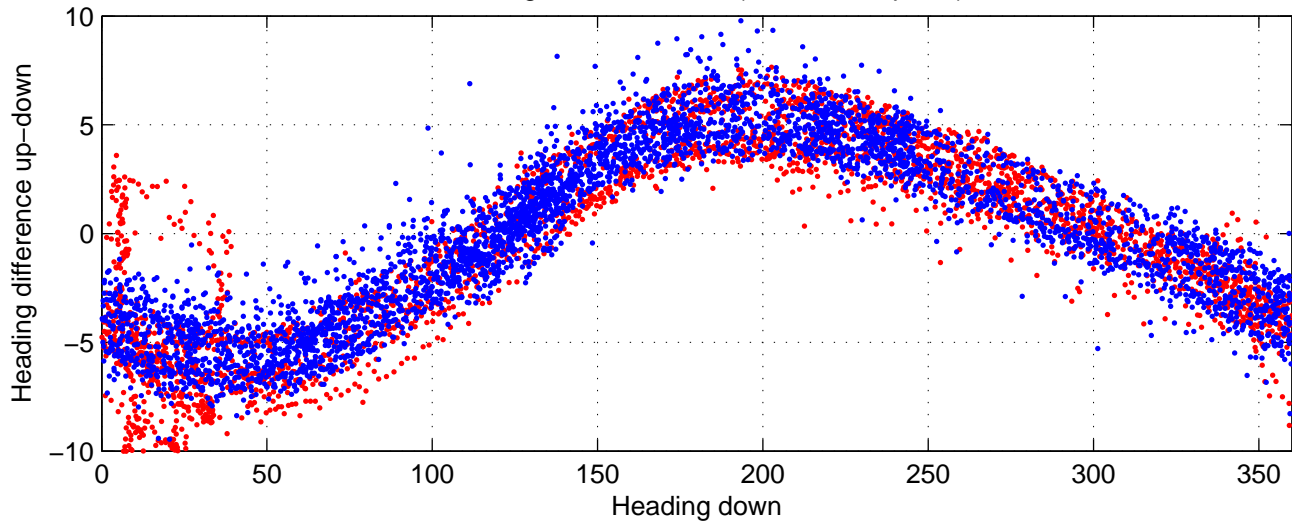

rh11731 (LADCP #186; V5) Figure 6

Heading offset : 89.3724 (r/b: down-/upcast)

Pitch offset : -0.8142

Roll offset : -1.4524