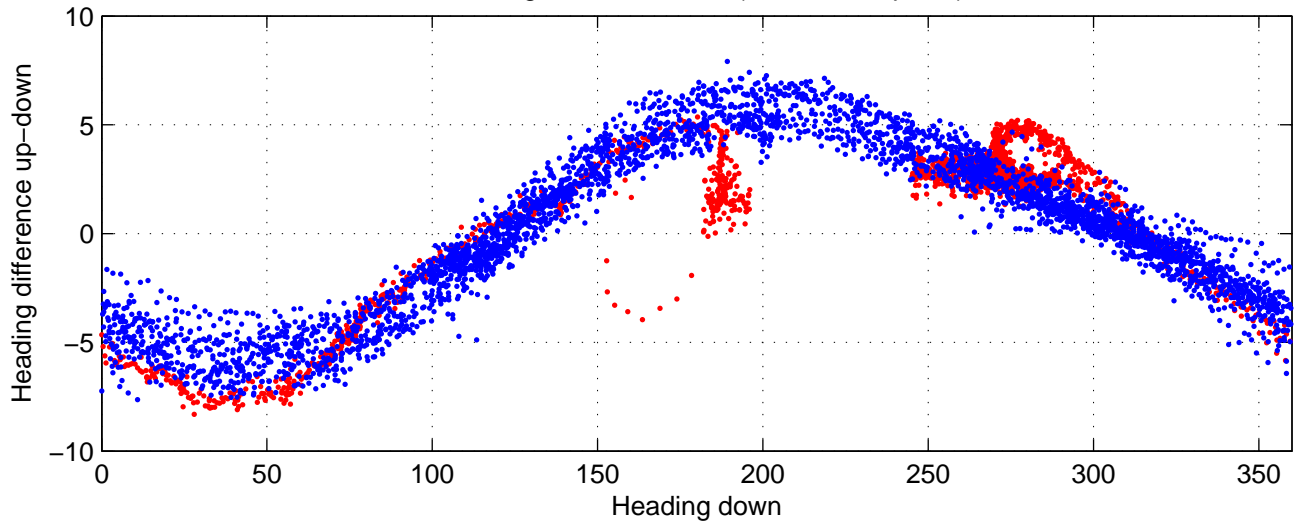

rh11771 (LADCP #190; V5) Figure 6

Heading offset : 89.3156 (r/b: down-/upcast)

Pitch offset : -0.81844

Roll offset : -1.4625