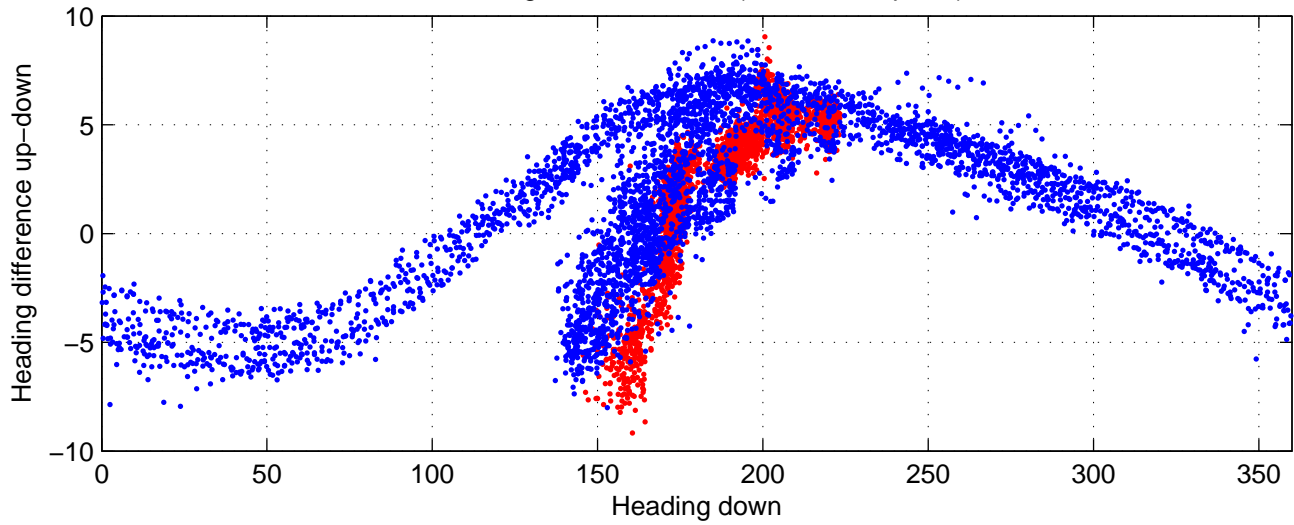

rh11811 (LADCP #194; V5) Figure 6

Heading offset : 90.5847 (r/b: down-/upcast)

Pitch offset : -0.66689

Roll offset : -1.6689