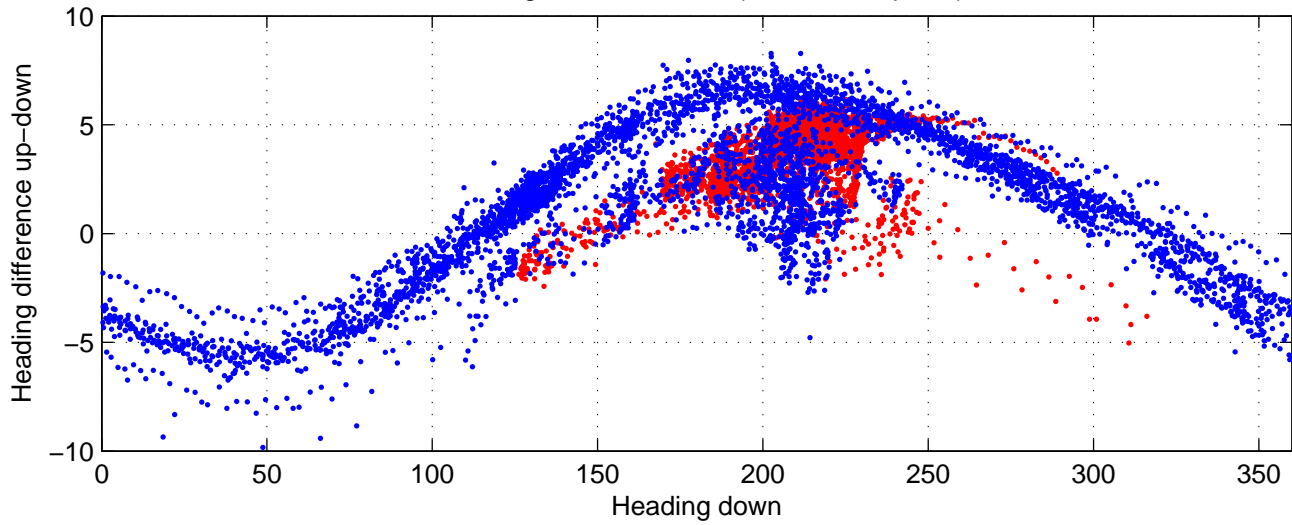

# rh11881 (LADCP #201; V5) Figure 6

Heading offset : 89.3301 (r/b: down-/upcast)

Pitch offset : -0.77276

Roll offset : -1.6258