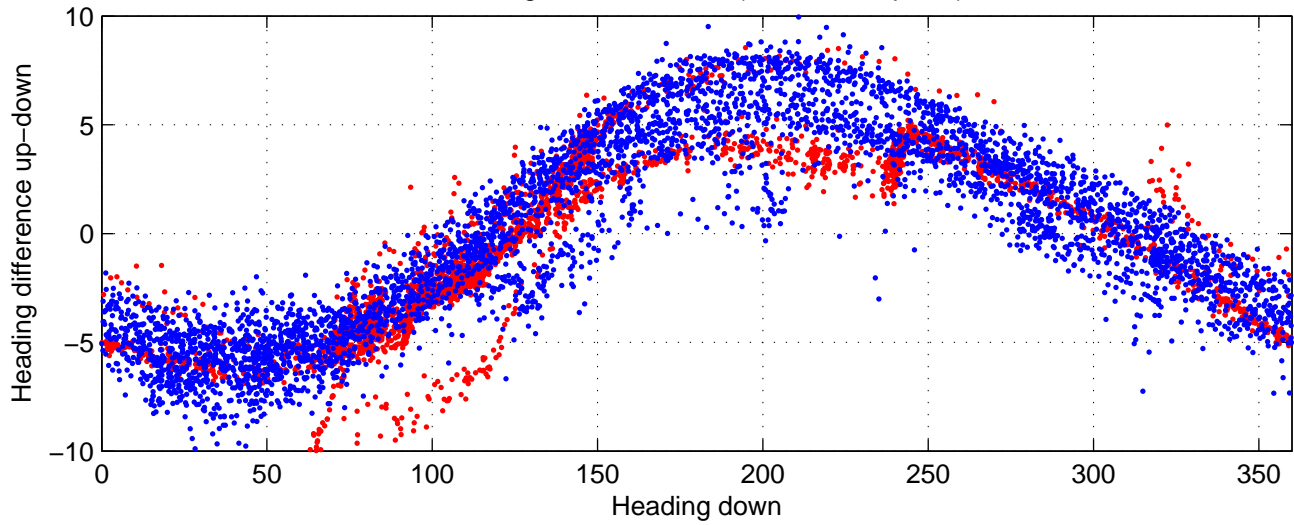

# rh11911 (LADCP #203; V5) Figure 6

Heading offset : 88.0585 (r/b: down-/upcast)

Pitch offset : -0.83482

Roll offset : -1.4842