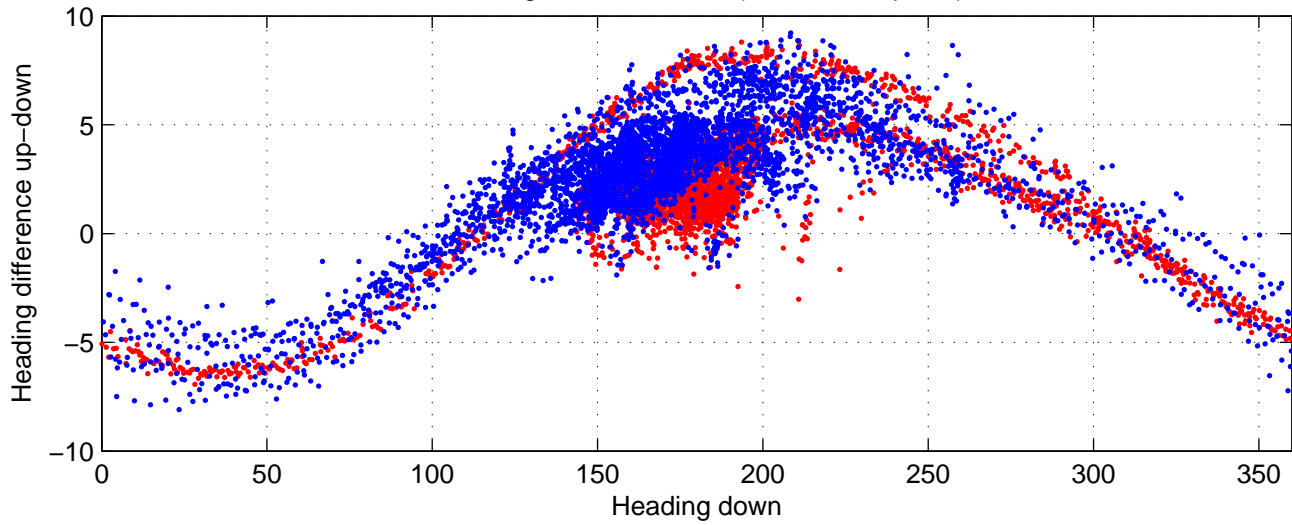

rh11921 (LADCP #204; V5) Figure 6

Heading offset : 89.9012 (r/b: down-/upcast)

Pitch offset : -0.7191

Roll offset : -1.6638