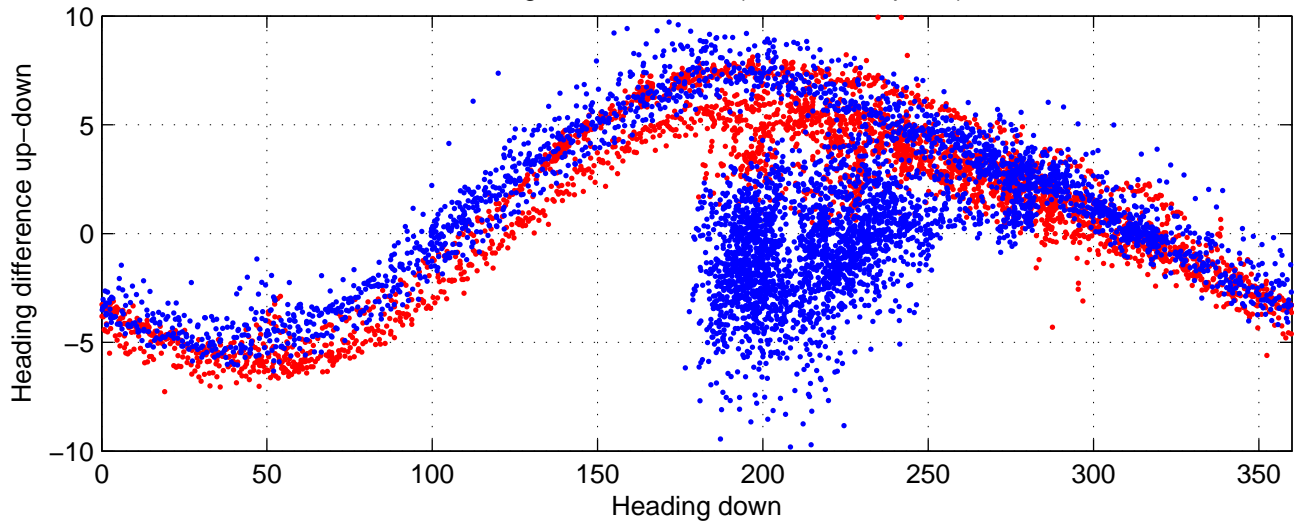

# rh11931 (LADCP #205; V5) Figure 6

Heading offset : 90.6499 (r/b: down-/upcast)

Pitch offset : -0.75197

Roll offset : -1.6908