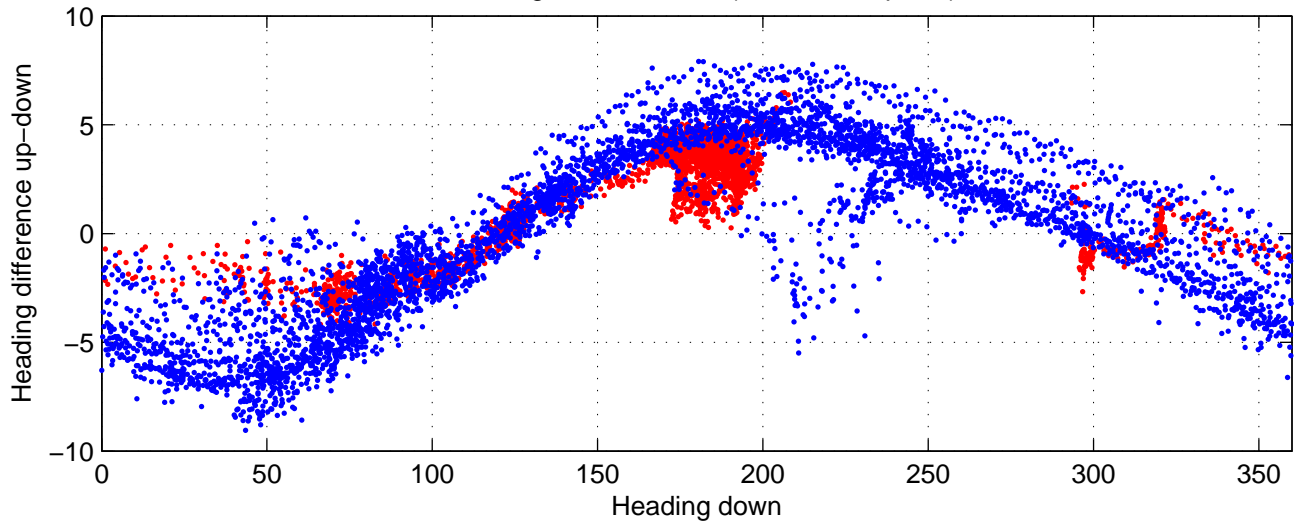

# rh12021 (LADCP #215; V5) Figure 6

Heading offset : 88.439 (r/b: down-/upcast)

Pitch offset : -0.72601

Roll offset : -1.4606