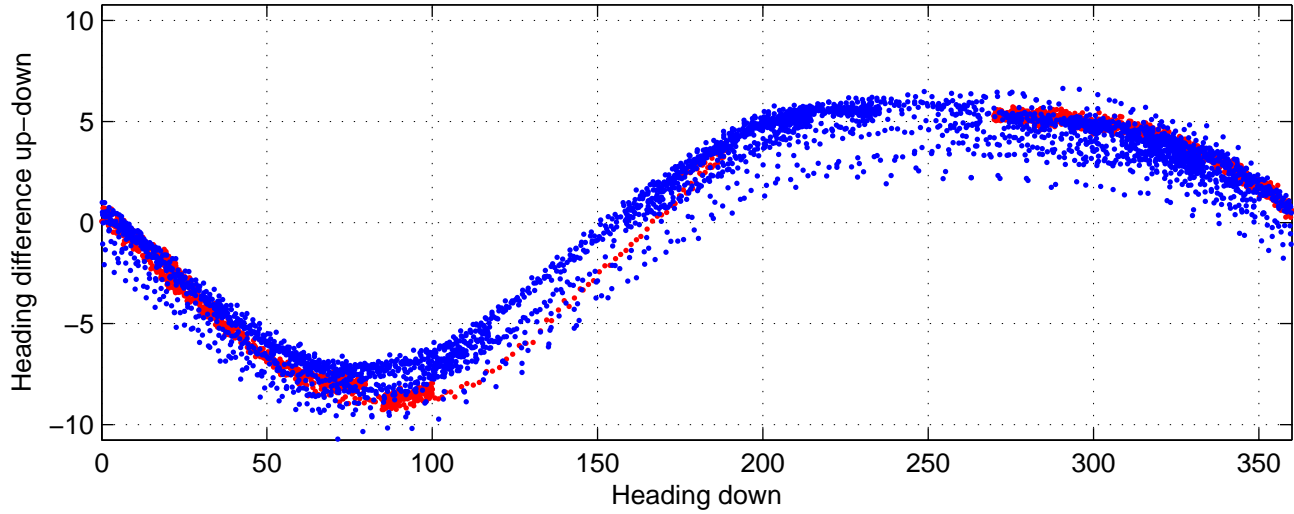

rh12091 (LADCP #225; V5) Figure 6

Heading offset : 78.6978 (r/b: down-/upcast)

Pitch offset : -0.35471

Roll offset : 0.086869