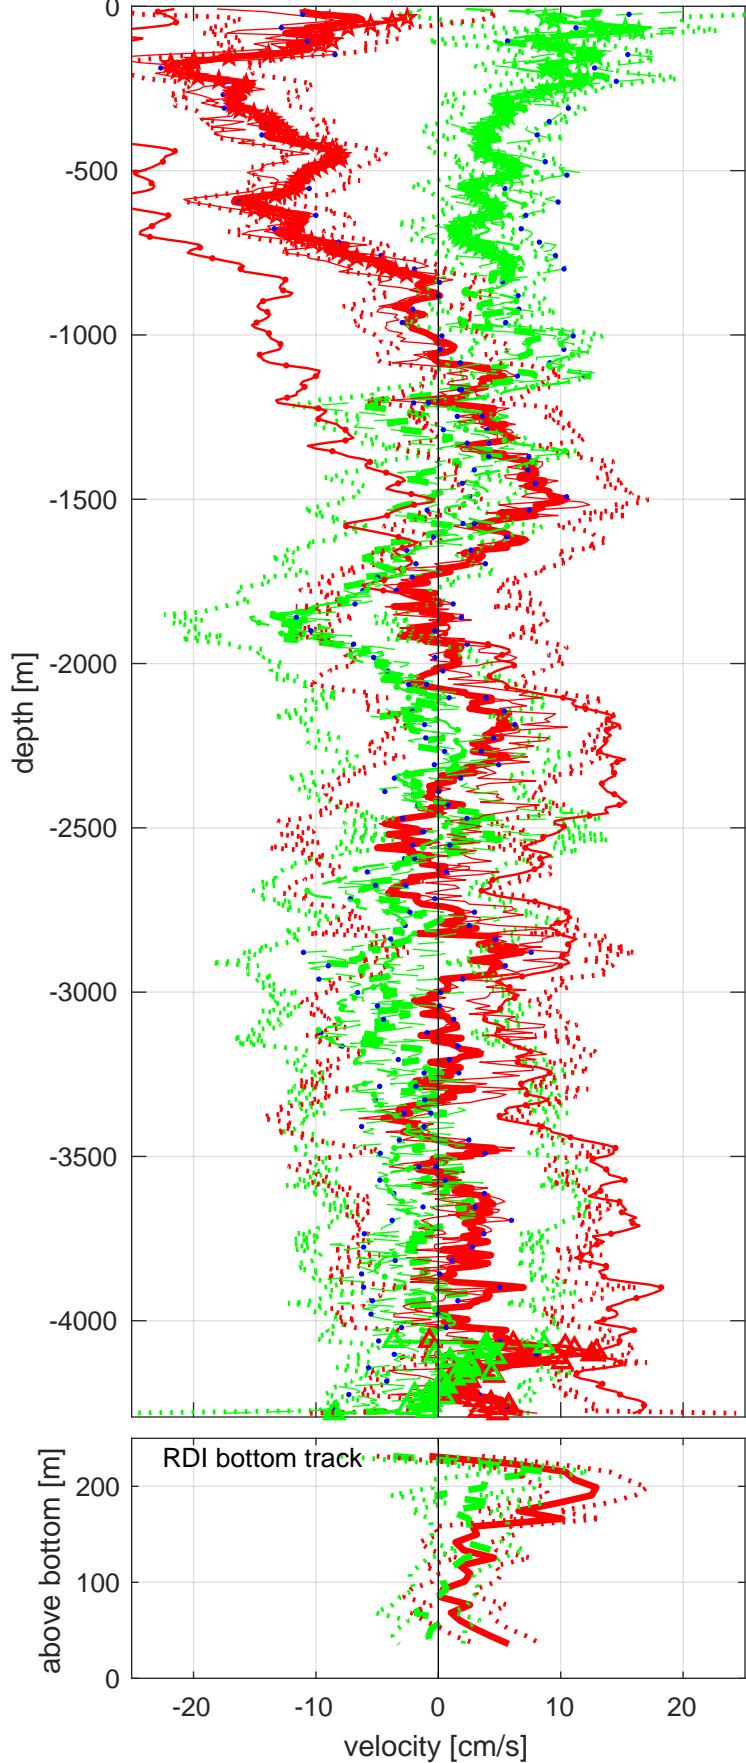

# Station : I7N station #1 (V2) Figure 1

U(-) V(--); blue dots down cast; dotted shear; pentagon SADCP

Start: 29°S 59.9940' 54°E 29.9724'

28-Apr-2018 01:01:51

End: 30°S 0.0048' 54°E 29.9976'

28-Apr-2018 04:19:13

u-mean: -1 [cm/s] v-mean 0 [cm/s]

binsize do: 8 [m] binsize up: 8 [m]

mag. deviation -32.0

wdiff: 0.2 pglim: 0 elim 0.5

bar:1.0 bot:1.0 sad:1.0

weightmin 0.1 weightpower: 1.0

max depth: 4287 [m] bottom: 4293 [m]