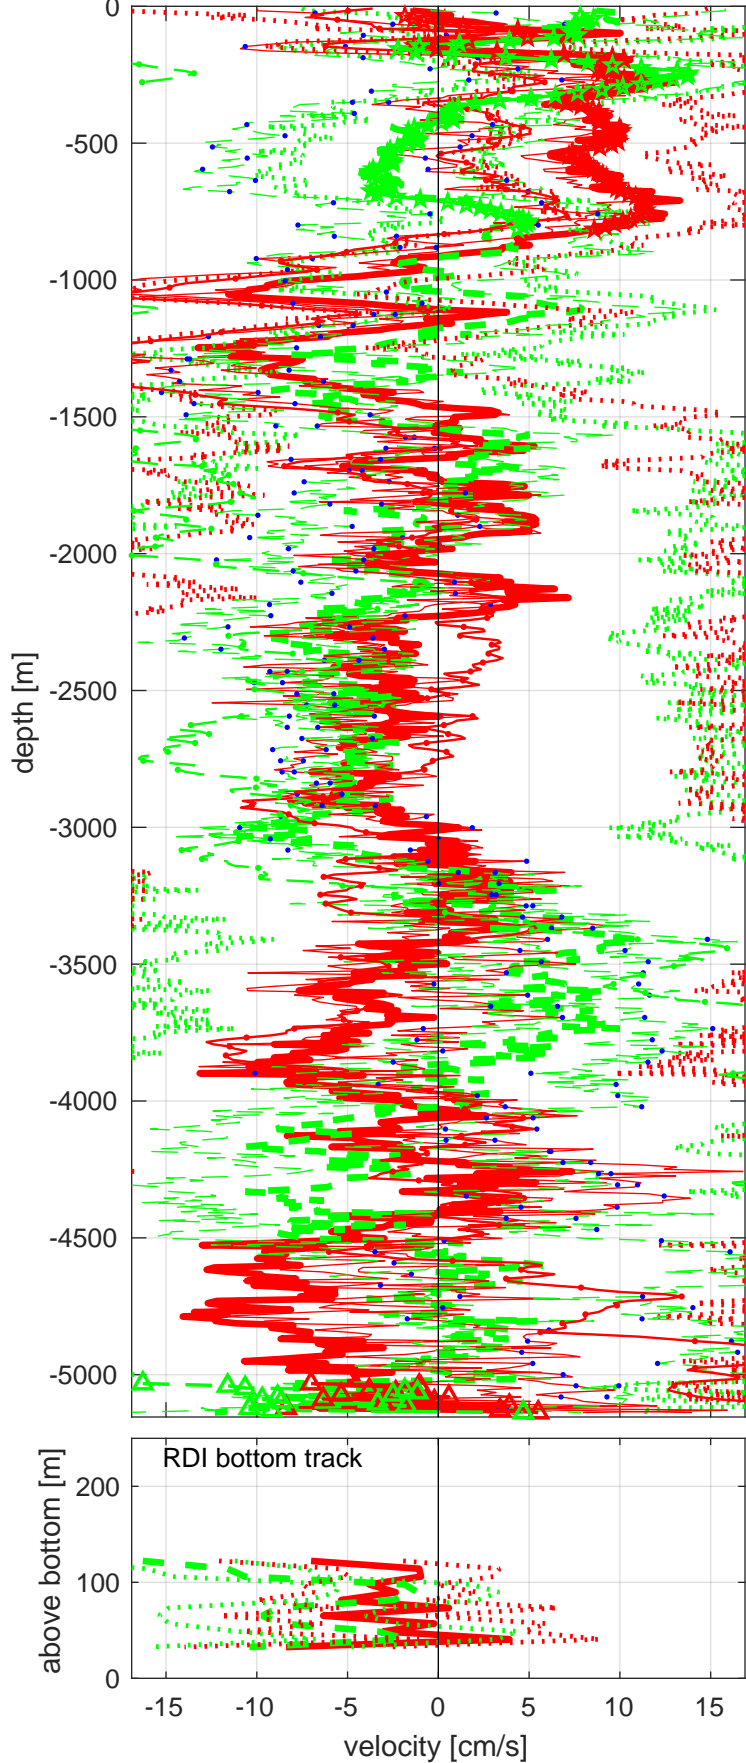

# Station : I7N station #6 (V2) Figure 1

U(-) V(--); blue dots down cast; dotted shear; pentagon SADCP

Start: 27°S 59.5696' 54°E 29.8032'

29-Apr-2018 08:56:02

End: 27°S 59.5944' 54°E 29.7876'

29-Apr-2018 12:40:11

u-mean: -1 [cm/s] v-mean -1 [cm/s]

binsize do: 8 [m] binsize up: 8 [m]

mag. deviation -29.0

wdiff: 0.2 pglim: 0 elim 0.5

bar:1.0 bot:1.0 sad:1.0

weightmin 0.1 weightpower: 1.0

max depth: 5144 [m] bottom: 5155 [m]