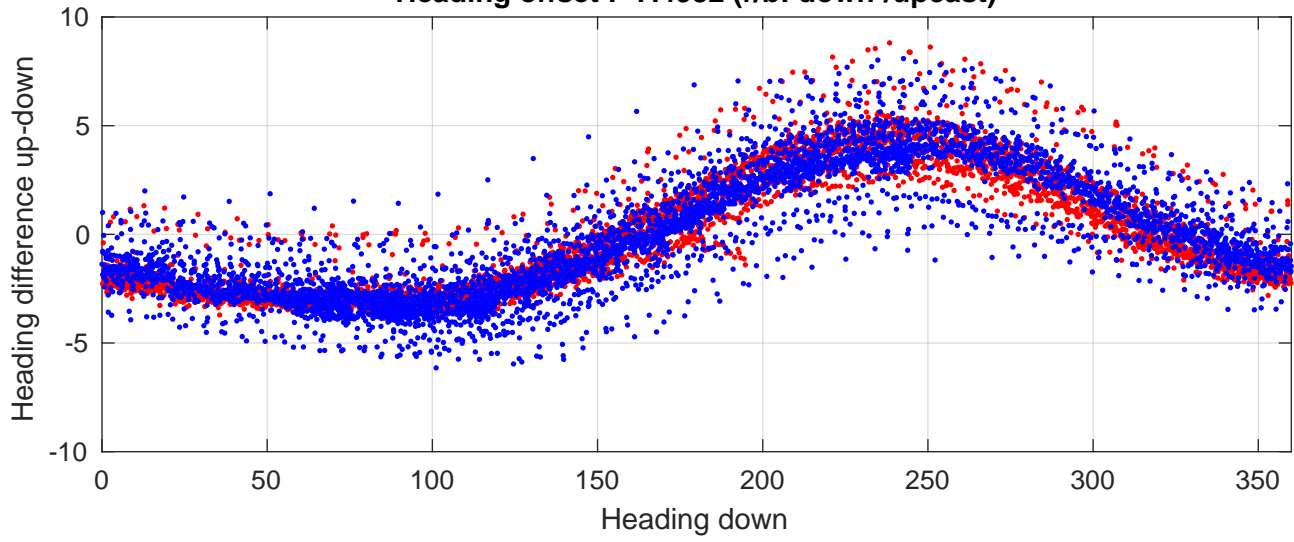

I7N station #6 (V2) Figure 6

Heading offset : -7.4932 (r/b: down-/upcast)

Pitch offset : -0.56011

Roll offset : 1.0817