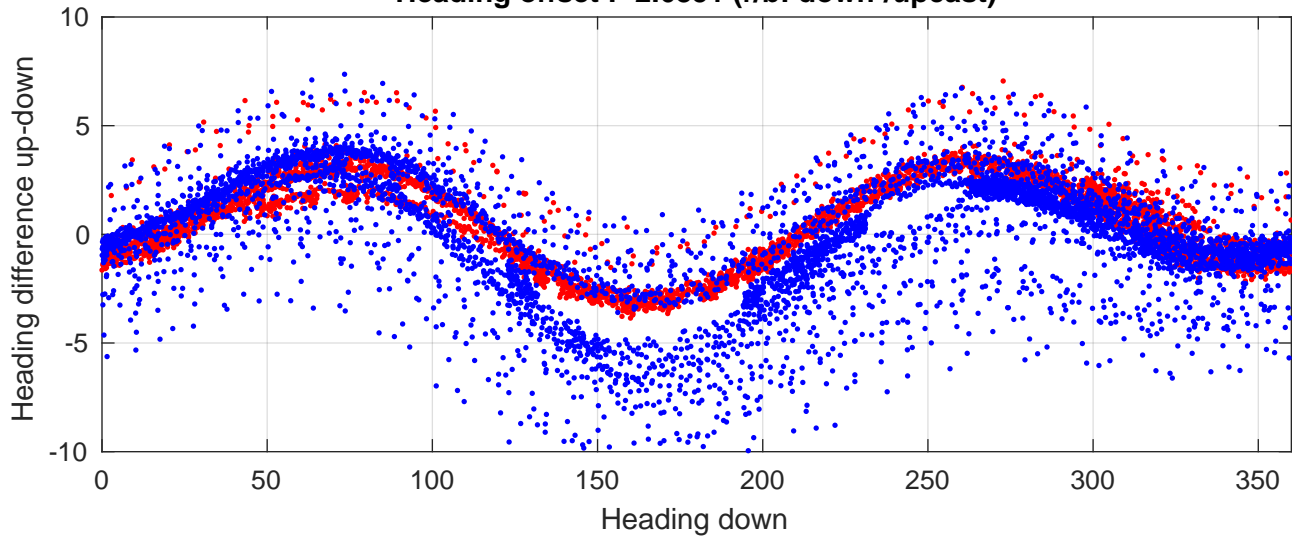

I7N station #7 (V2) Figure 6

Heading offset : -2.6851 (r/b: down-/upcast)

Pitch offset : 0.42717

Roll offset : 0.7183