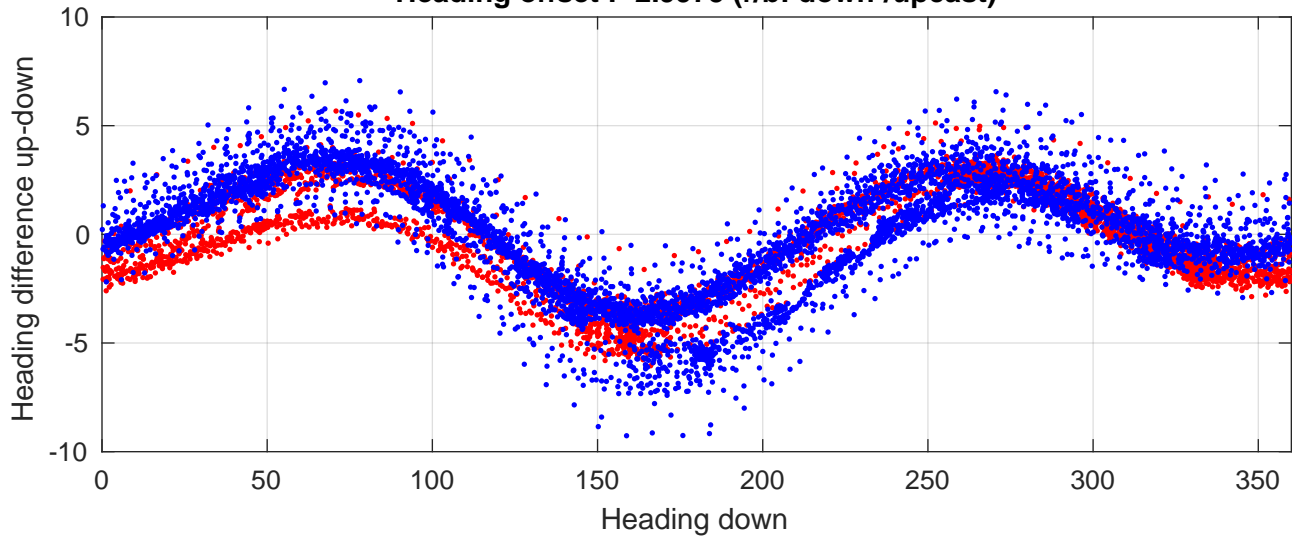

I7N station #8 (V2) Figure 6

Heading offset : -2.9975 (r/b: down-/upcast)

Pitch offset : 0.34775

Roll offset : 0.78177