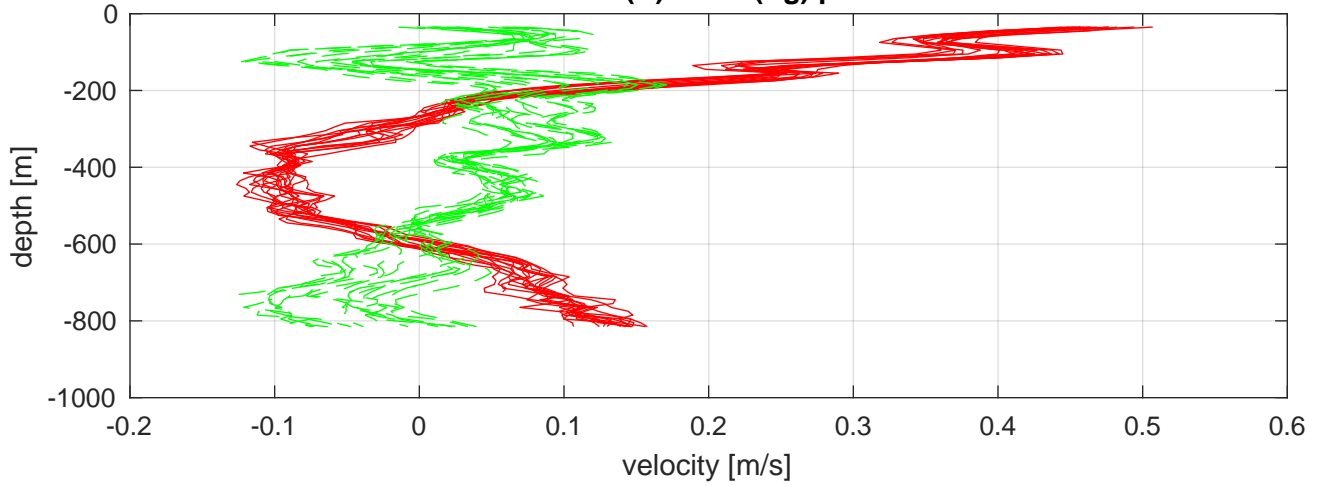

### I7N station #11 (V2) SADCP U(-r) and V(-g) profiles

### ship nav (g.) start (bp) end (kp) SADCP (rp)