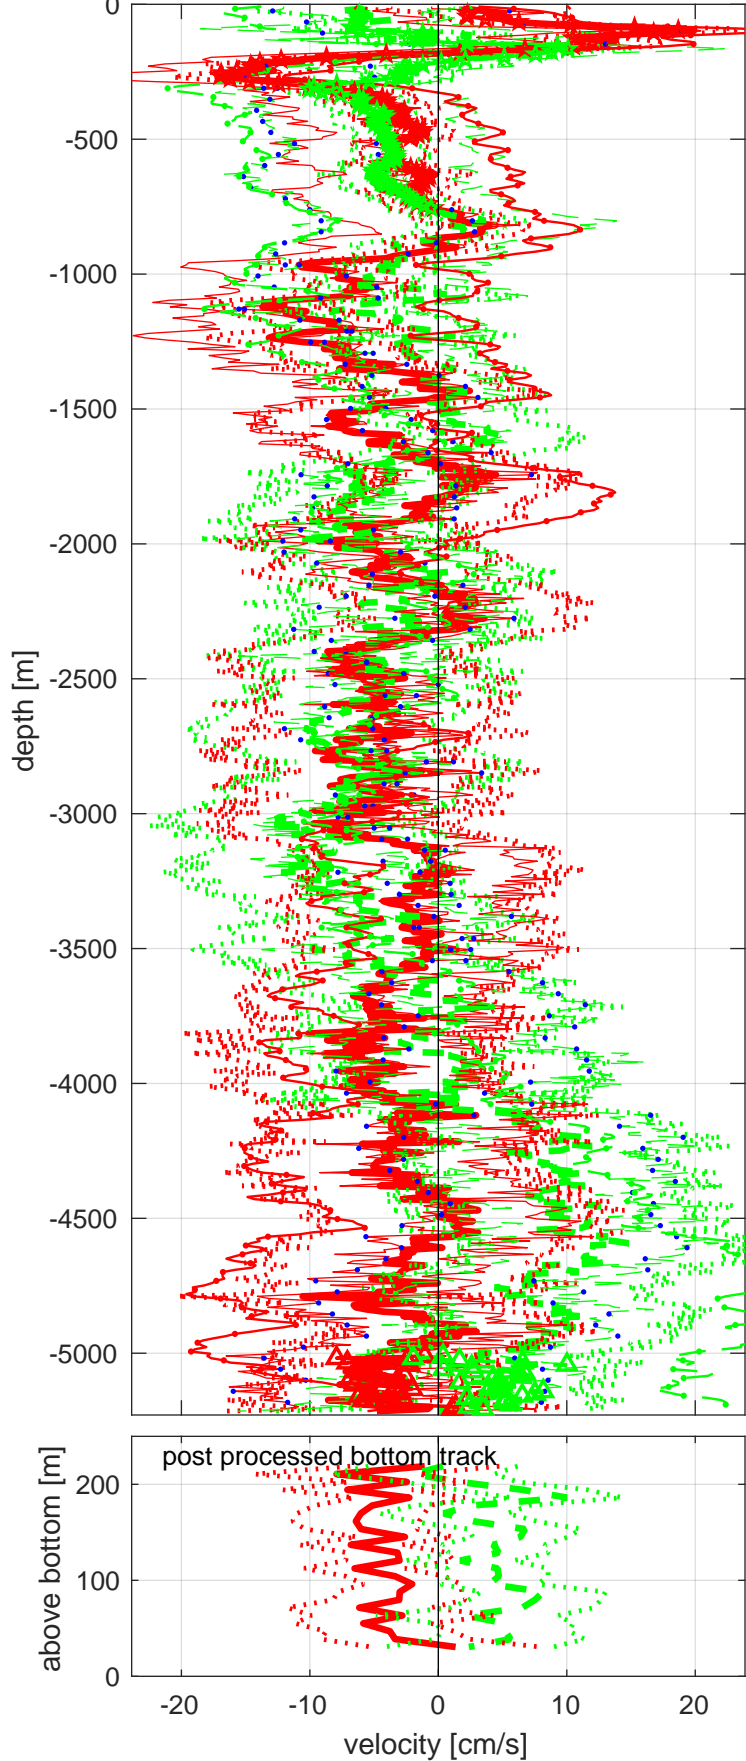

Station : I7N station #12 (V2) Figure 1

U(-) V(--); blue dots down cast; dotted shear; pentagon SADCP

Start: 26°S 0.0024' 54°E 30.0996'

30-Apr-2018 21:43:07

End: 26°S 0.0180' 54°E 30.1176'

01-May-2018 01:31:19

u-mean: -3 [cm/s] v-mean -1 [cm/s]

binsize do: 8 [m] binsize up: 8 [m]

mag. deviation -26.1

wdiff: 0.2 pglim: 0 elim 0.5

bar:1.0 bot:1.0 sad:1.0

weightmin 0.1 weightpower: 1.0

max depth: 5218 [m] bottom: 5229 [m]