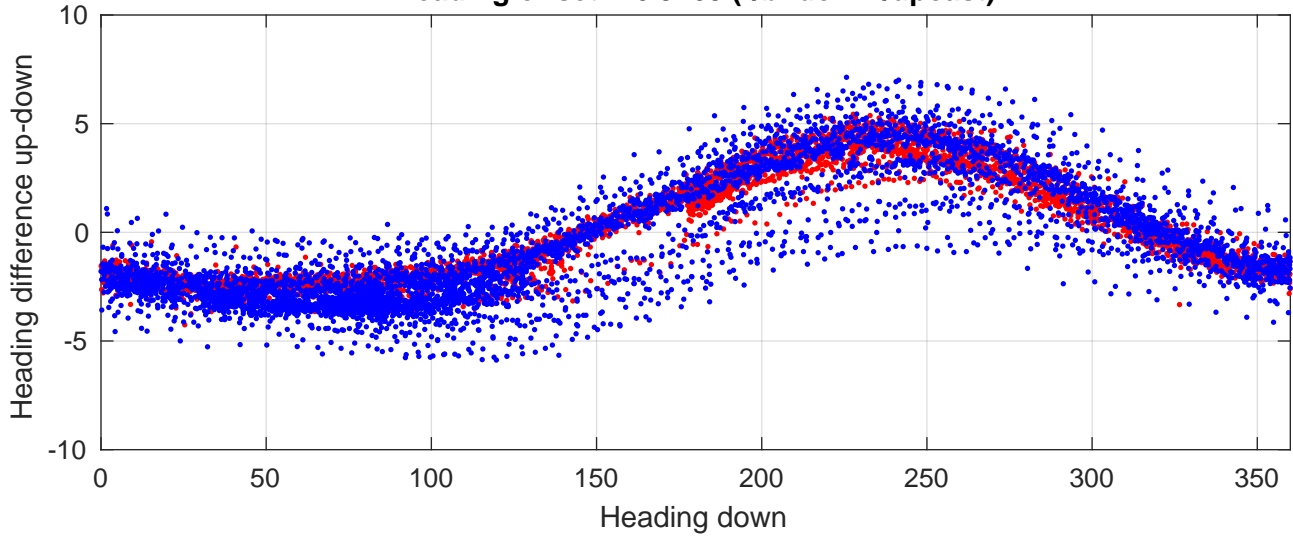

I7N station #12 (V2) Figure 6

Heading offset : -6.9265 (r/b: down-/upcast)

Pitch offset : -0.57698

Roll offset : 1.2825