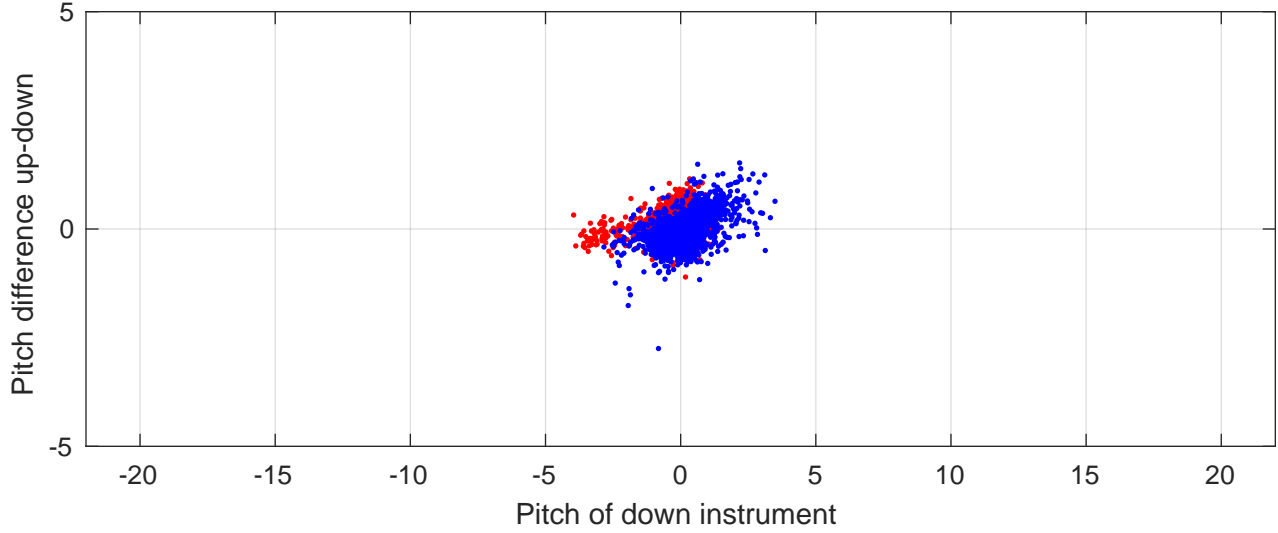

# I7N station #20 (V2) Figure 6

Heading offset : -6.6029 (r/b: down-/upcast)

Pitch offset : -0.63586

Roll offset : 1.4657