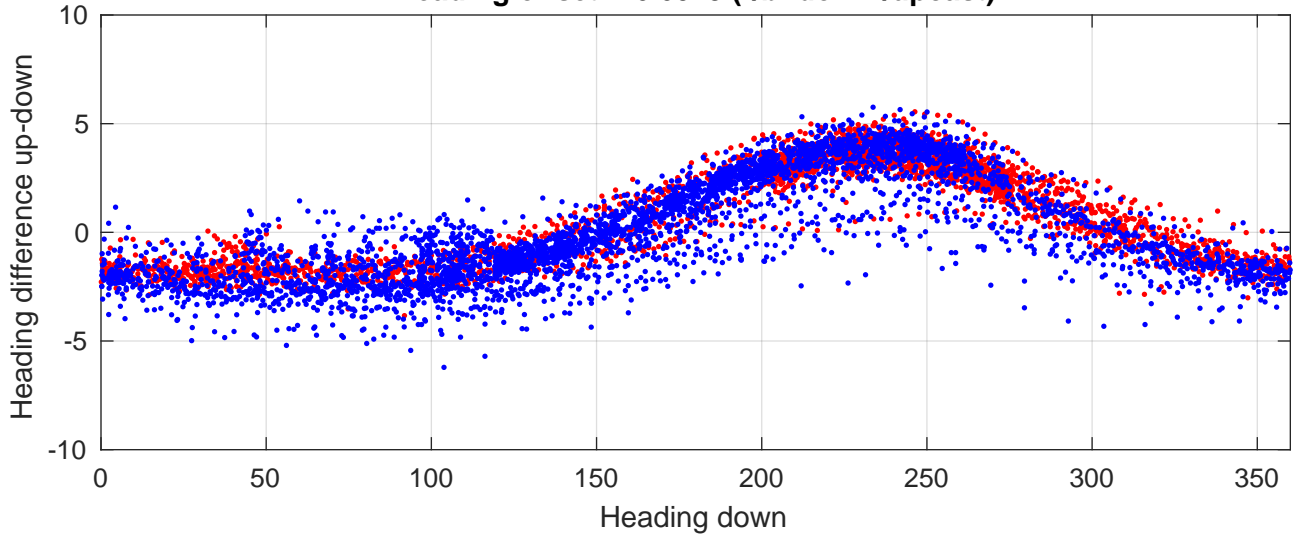

# I7N station #20 (V2) Figure 6

Heading offset : -6.6029 (r/b: down-/upcast)

Pitch offset : -0.63586

Roll offset : 1.4657