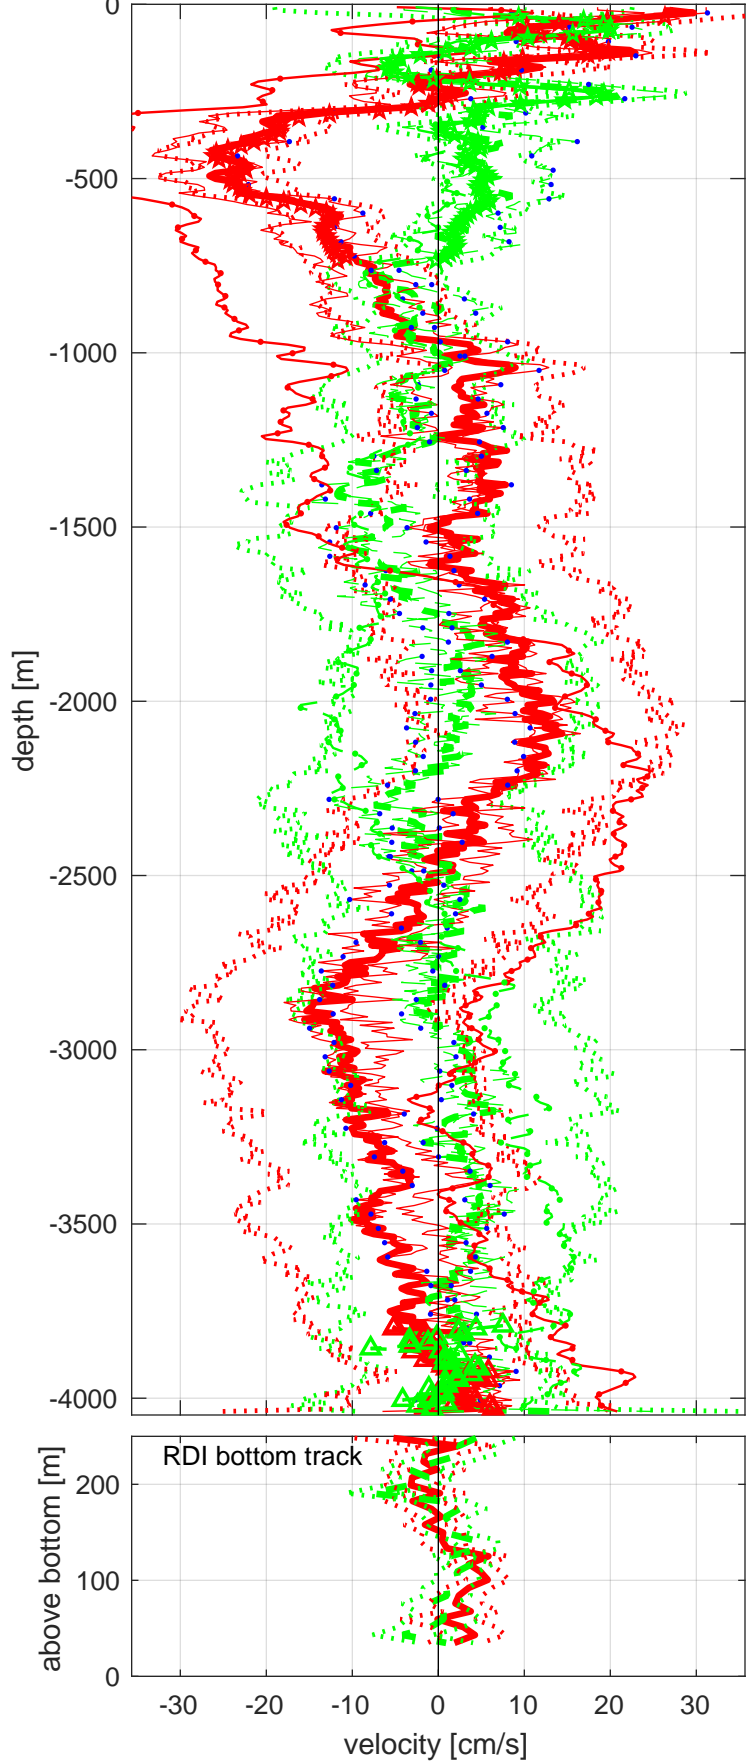

# Station : I7N station #25 (V2) Figure 1

U(-) V(--); blue dots down cast; dotted shear; pentagon SADCP

Start: 21°S 0.0204' 54°E 30.4817'

04-May-2018 01:47:43

End: 21°S 0.0792' 54°E 30.5676'

04-May-2018 04:49:30

u-mean: -2 [cm/s] v-mean 1 [cm/s]

binsize do: 8 [m] binsize up: 8 [m]

mag. deviation -19.1

wdiff: 0.2 pglim: 0 elim 0.5

bar:1.0 bot:1.0 sad:1.0

weightmin 0.1 weightpower: 1.0

max depth: 4041 [m] bottom: 4048 [m]