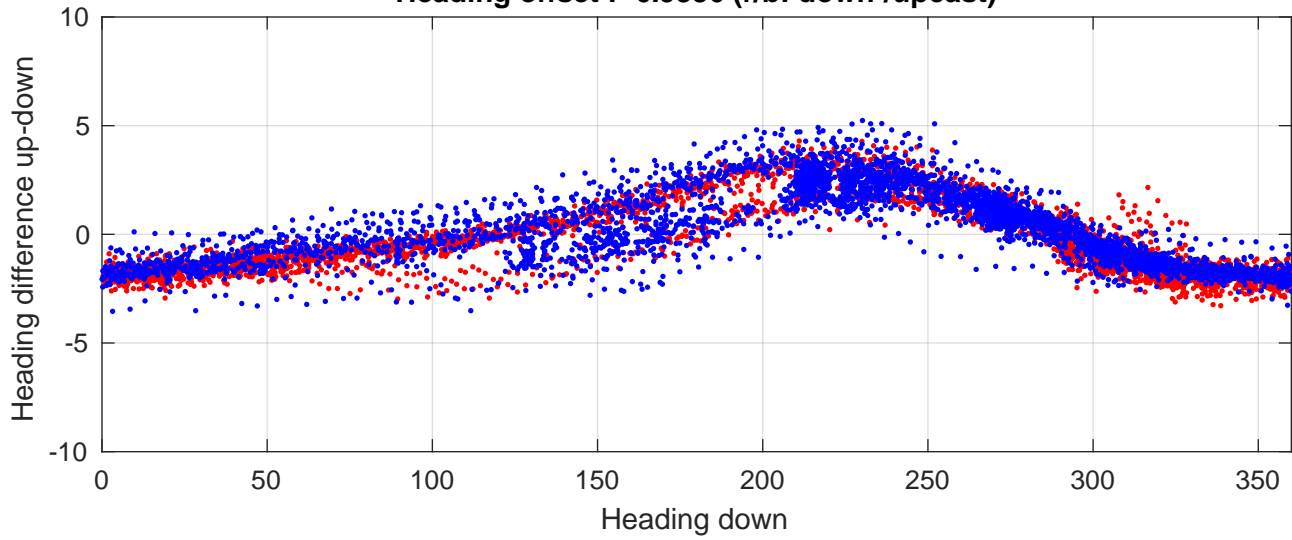

I7N station #26 (V2) Figure 6

Heading offset : -6.9336 (r/b: down-/upcast)

Pitch offset : -0.79576

Roll offset : 1.3682