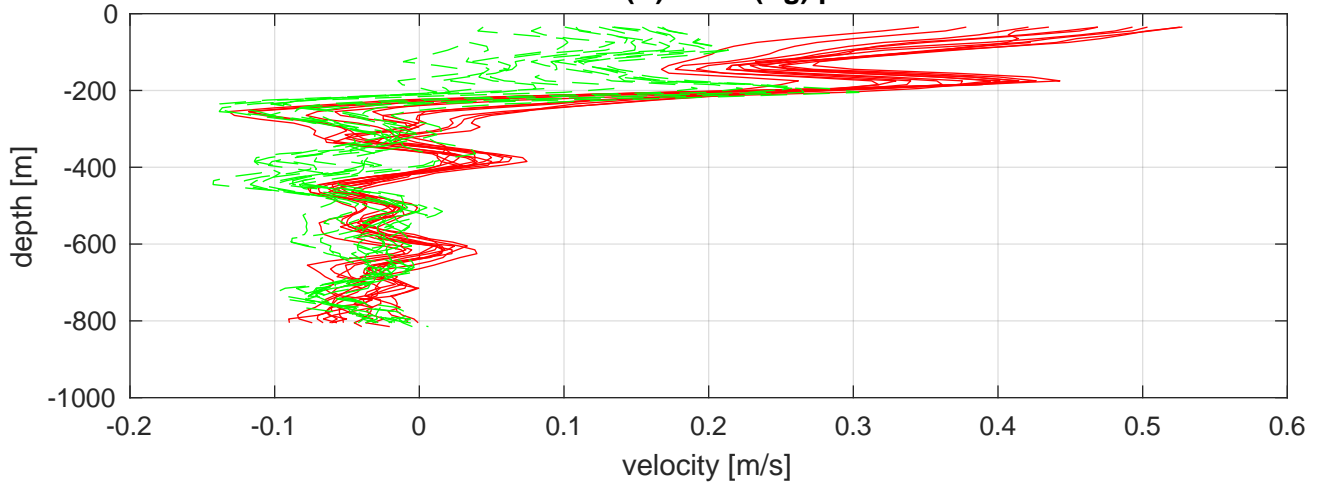

**I7N station #26 (V2)**  
**SADCP U(-r) and V(-g) profiles**

**ship nav (g.) start (bp) end (kp) SADCP (rp)**