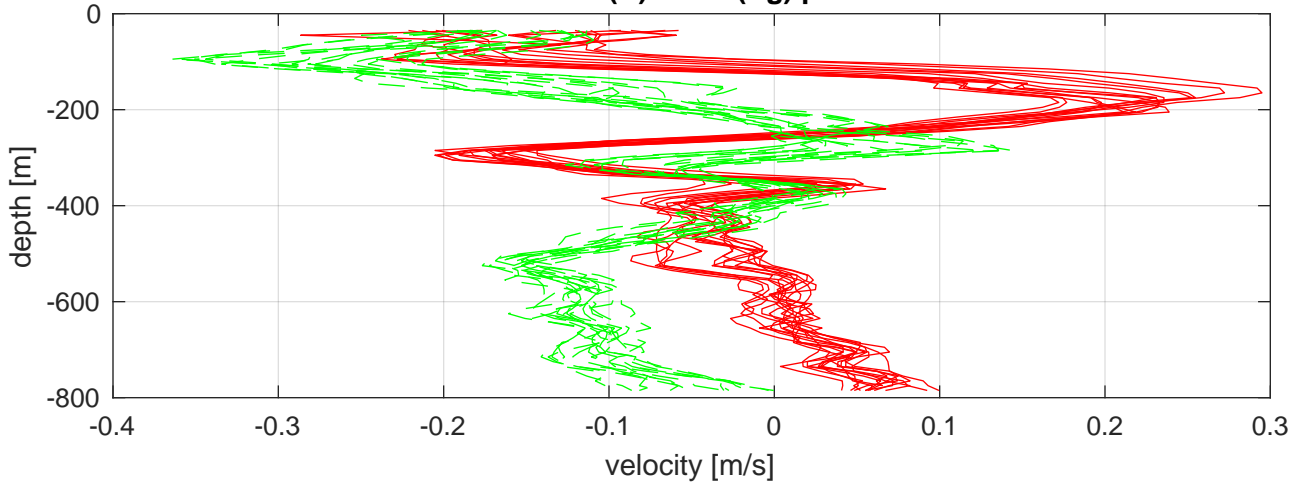

**I7N station #28 (V2)**  
**SADCP U(-r) and V(-g) profiles**

**ship nav (g.) start (bp) end (kp) SADCP (rp)**