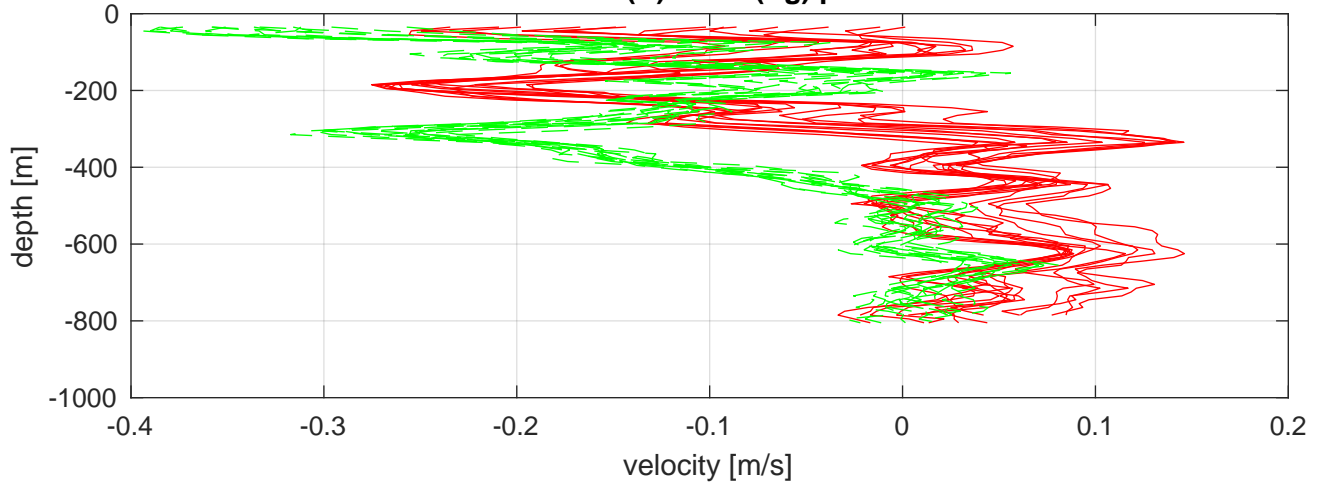

I7N station #31 (V2)
SADCP U(-r) and V(-g) profiles

ship nav (g.) start (bp) end (kp) SADCP (rp)