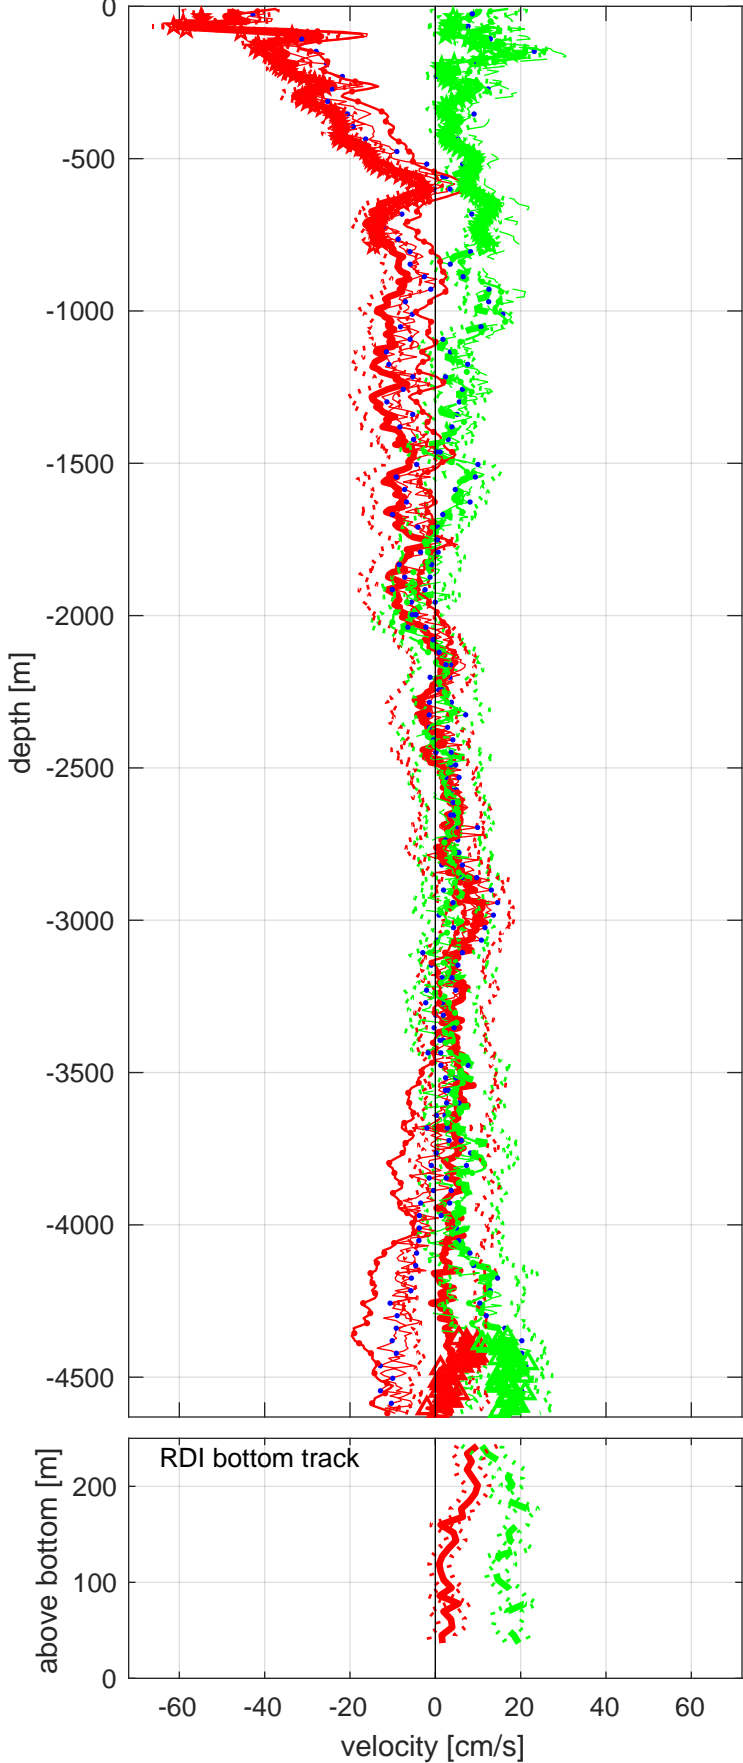

Station : I7N station #34 (V2) Figure 1

U(-) V(--); blue dots down cast; dotted shear; pentagon SADCP

Start: 16°S 13.7232' 54°E 59.6484'

06-May-2018 13:24:09

End: 16°S 13.5492' 54°E 59.8272'

06-May-2018 16:50:19

u-mean: -5 [cm/s] v-mean 6 [cm/s]

binsize do: 8 [m] binsize up: 8 [m]

mag. deviation -13.6

wdiff: 0.2 pglim: 0 elim 0.5

bar:1.0 bot:1.0 sad:1.0

weightmin 0.1 weightpower: 1.0

max depth: 4623 [m] bottom: 4631 [m]