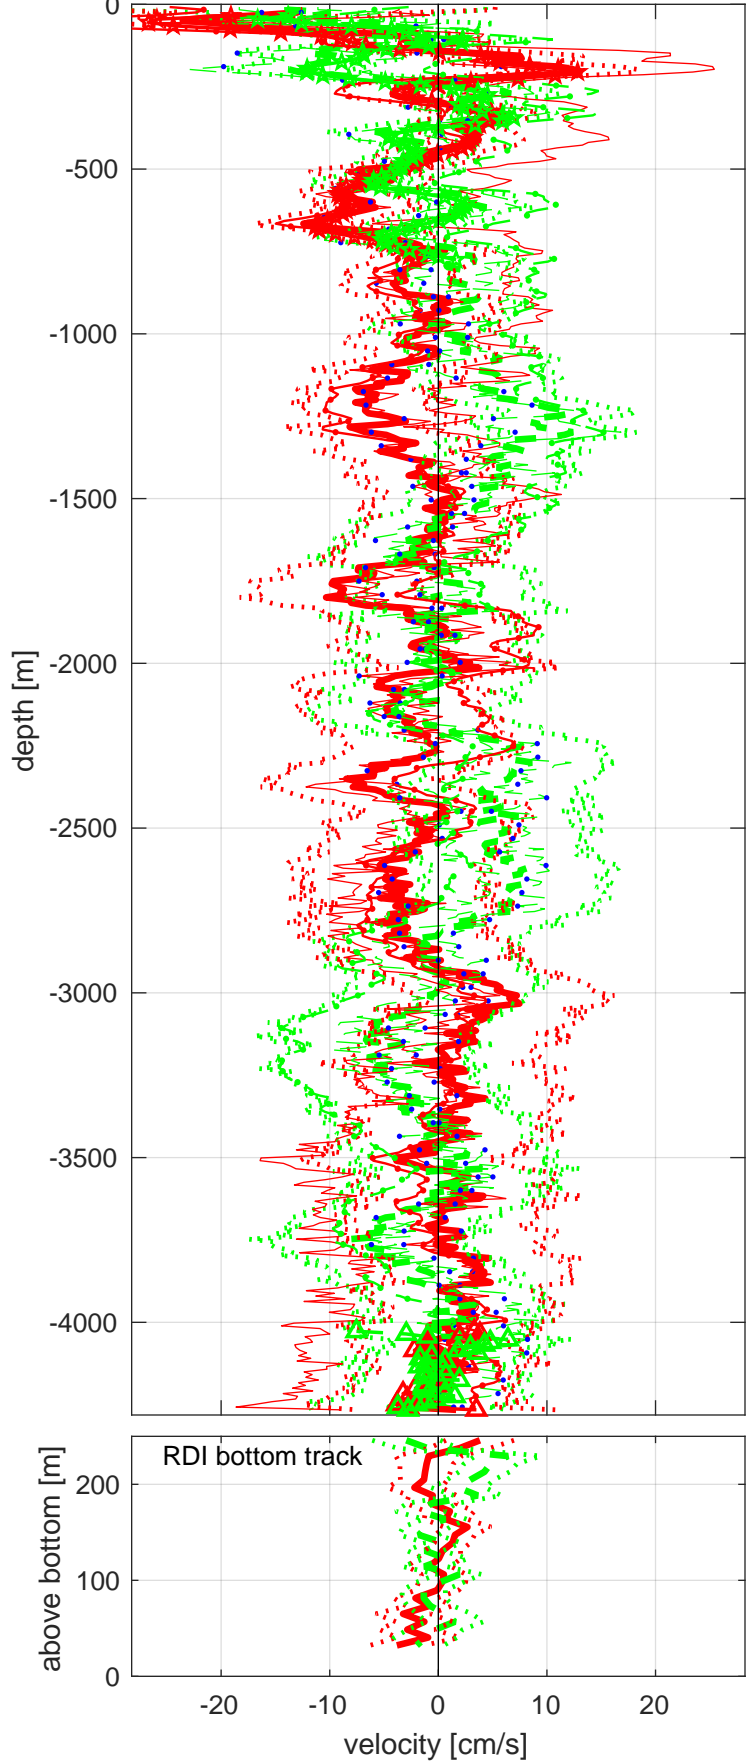

Station : I7N station #40 (V2) Figure 1

U(-) V(--); blue dots down cast; dotted shear; pentagon SADCP

Start: 12°S 49.1712' 54°E 59.9734'

08-May-2018 05:41:17

End: 12°S 49.1676' 55°E 0.1500'

08-May-2018 08:57:35

u-mean: -2 [cm/s] v-mean 1 [cm/s]

binsize do: 8 [m] binsize up: 8 [m]

mag. deviation -10.3

wdiff: 0.2 pglim: 0 elim 0.5

bar:1.0 bot:1.0 sad:1.0

weightmin 0.1 weightpower: 1.0

max depth: 4274 [m] bottom: 4281 [m]