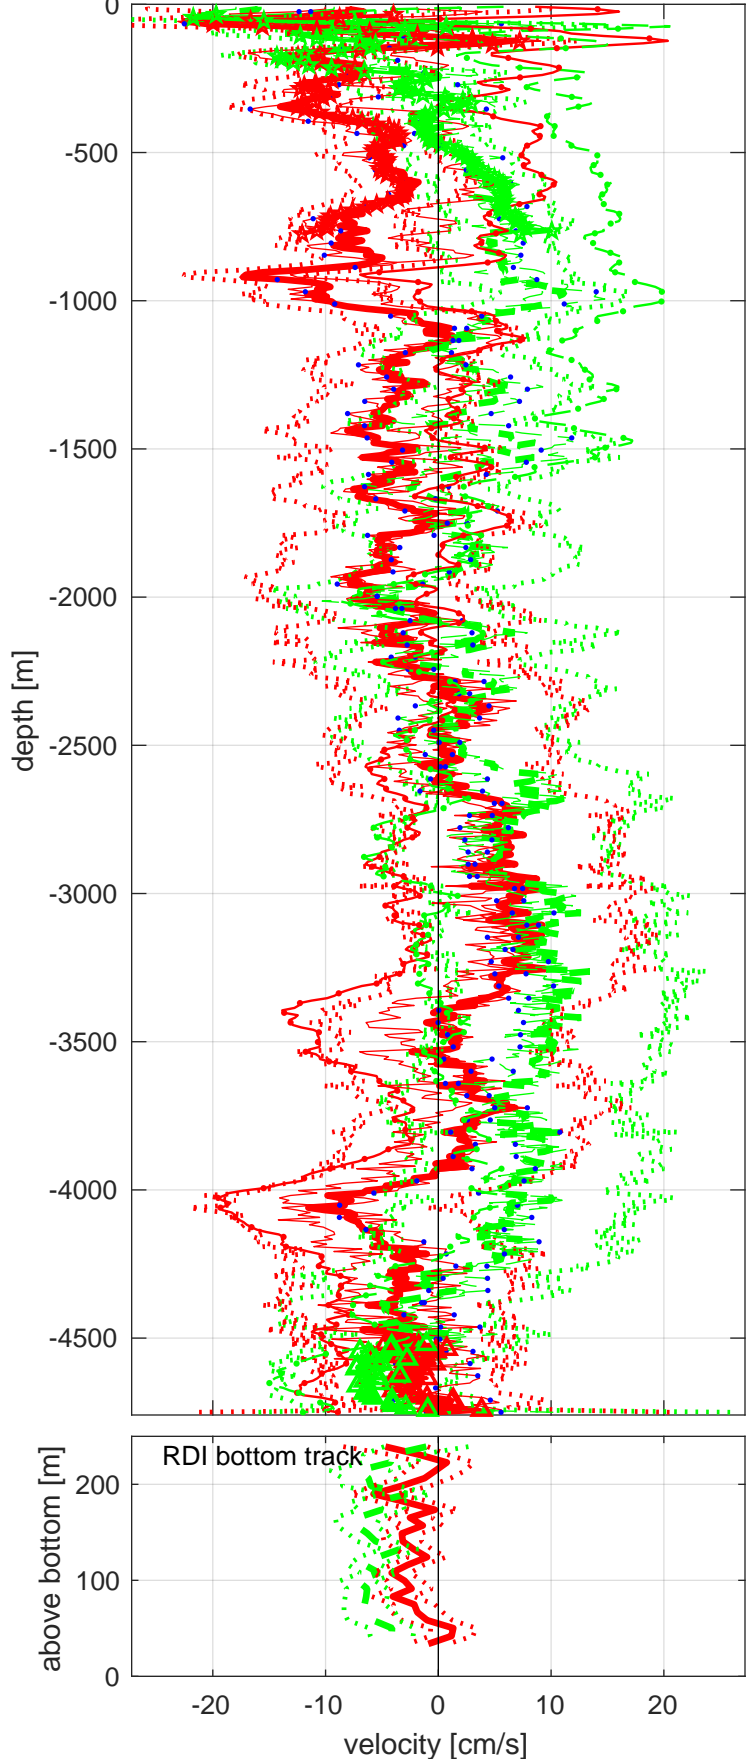

Station : I7N station #41 (V2) Figure 1

U(-) V(--); blue dots down cast; dotted shear; pentagon SADCP

Start: 12°S 14.6664' 54°E 59.6388'

08-May-2018 12:11:10

End: 12°S 14.6196' 54°E 59.6592'

08-May-2018 15:48:36

u-mean: -2 [cm/s] v-mean 3 [cm/s]

binsize do: 8 [m] binsize up: 8 [m]

mag. deviation -9.9

wdiff: 0.2 pglim: 0 elim 0.5

bar:1.0 bot:1.0 sad:1.0

weightmin 0.1 weightpower: 1.0

max depth: 4751 [m] bottom: 4759 [m]