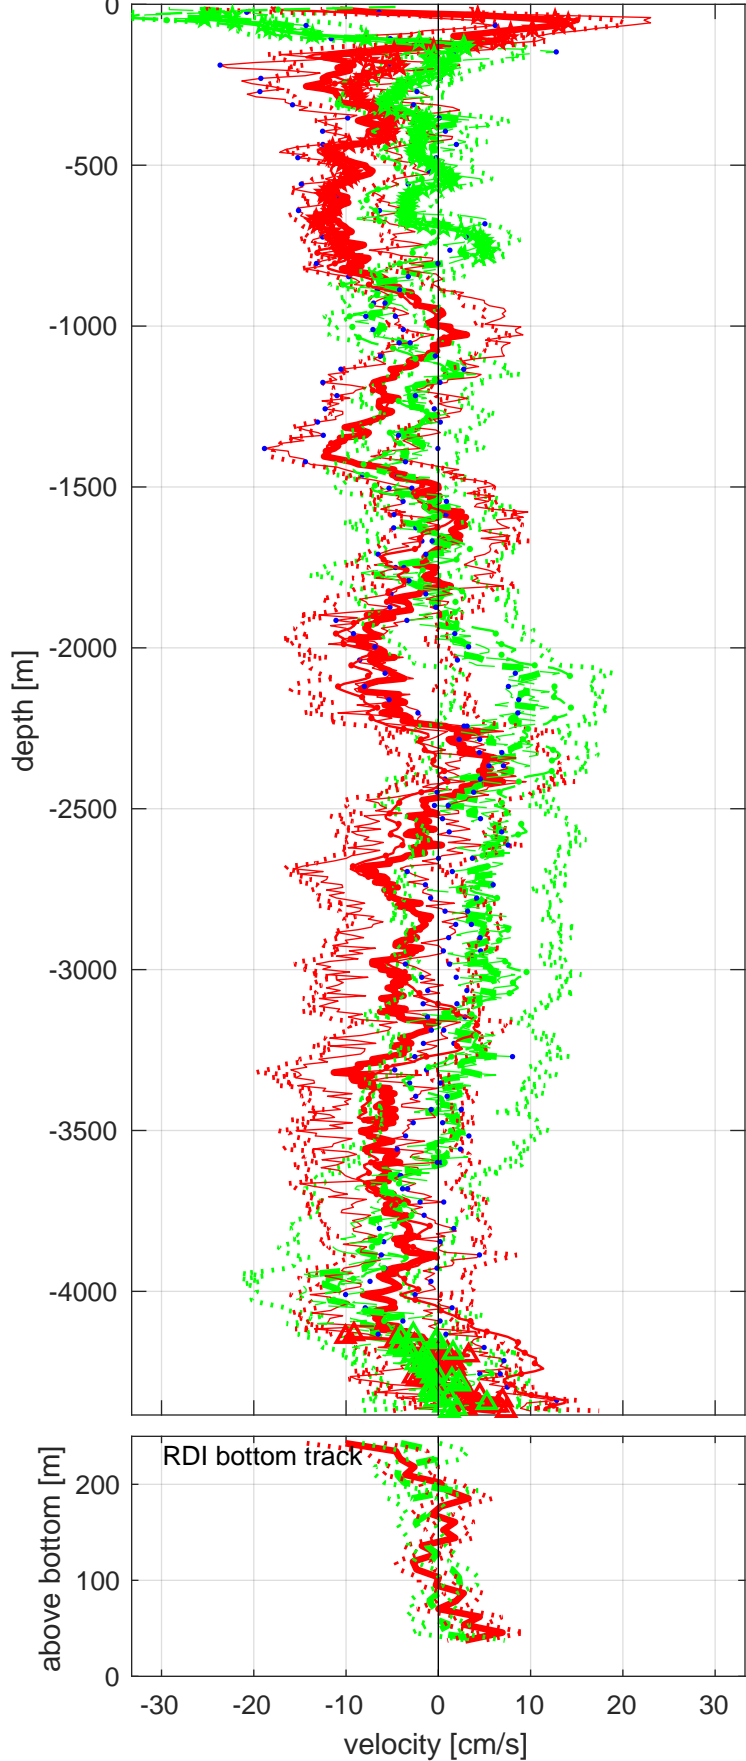

# Station : I7N station #43 (V2) Figure 1

U(-) V(--); blue dots down cast; dotted shear; pentagon SADCP

Start: 11°S 29.9400' 54°E 6.4884'

09-May-2018 01:58:40

End: 11°S 29.9556' 54°E 6.5400'

09-May-2018 05:14:36

u-mean: -4 [cm/s] v-mean -0 [cm/s]

binsize do: 8 [m] binsize up: 8 [m]

mag. deviation -9.1

wdiff: 0.2 pglim: 0 elim 0.5

bar:1.0 bot:1.0 sad:1.0

weightmin 0.1 weightpower: 1.0

max depth: 4375 [m] bottom: 4384 [m]