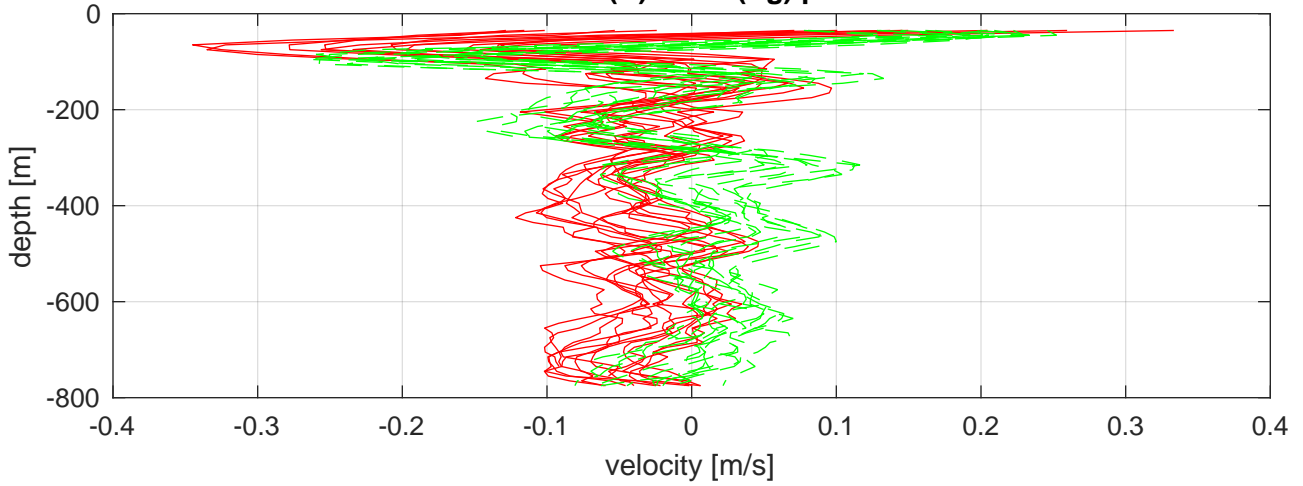

I7N station #47 (V2)
SADCP U(-r) and V(-g) profiles

ship nav (g.) start (bp) end (kp) SADCP (rp)