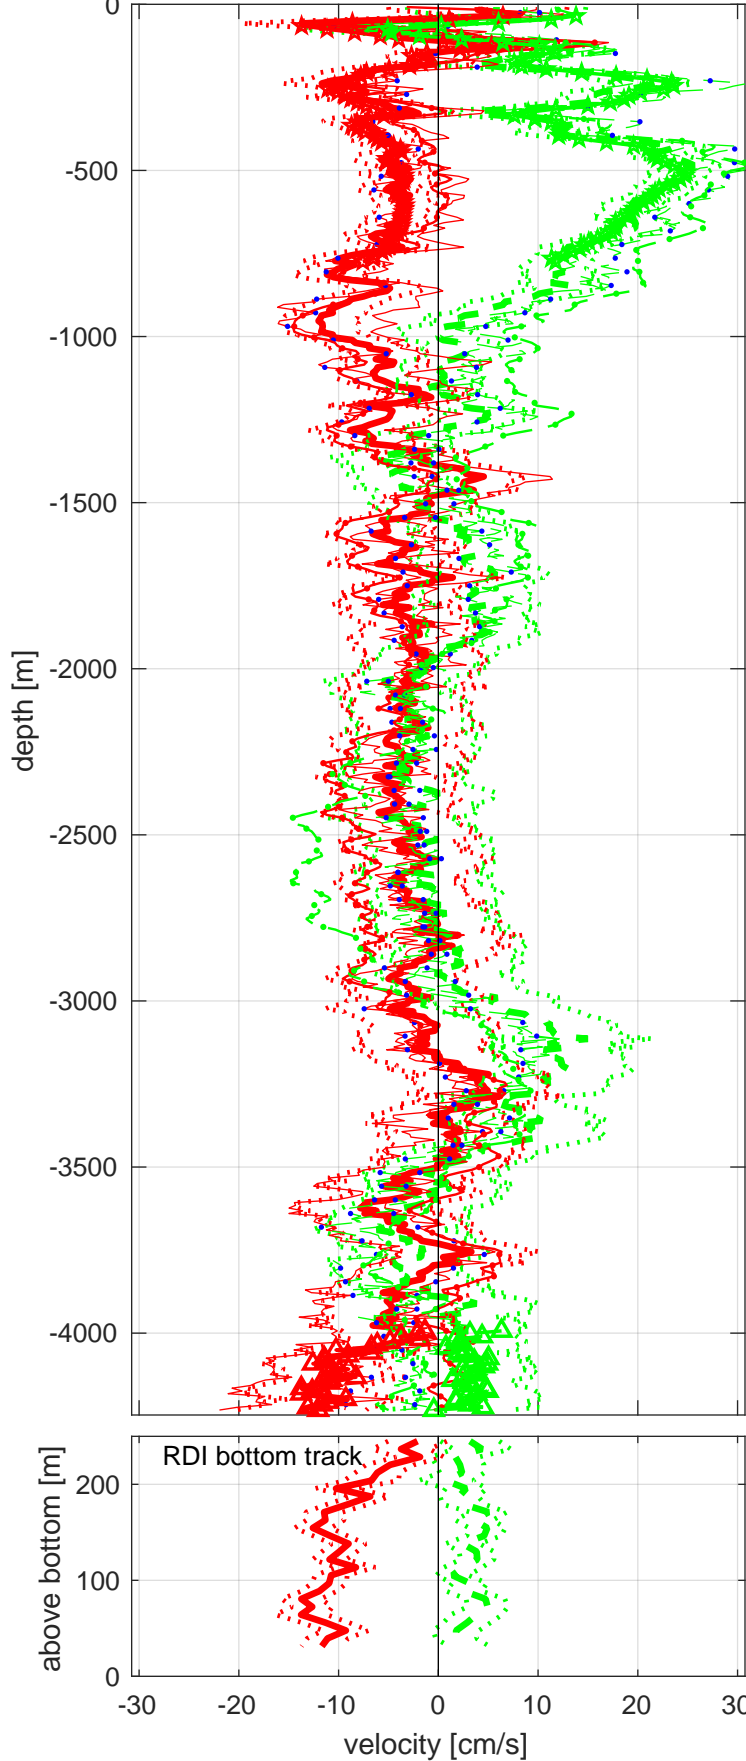

Station : I7N station #48 (V2) Figure 1

U(-) V(--); blue dots down cast; dotted shear; pentagon SADCP

Start: 10°S 0.0084' 52°E 19.0344'

11-May-2018 07:51:26

End: 10°S 0.0285' 52°E 19.0593'

11-May-2018 10:55:07

u-mean: -4 [cm/s] v-mean 4 [cm/s]

binsize do: 8 [m] binsize up: 8 [m]

mag. deviation -7.7

wdiff: 0.2 pglim: 0 elim 0.5

bar:1.0 bot:1.0 sad:1.0

weightmin 0.1 weightpower: 1.0

max depth: 4239 [m] bottom: 4246 [m]