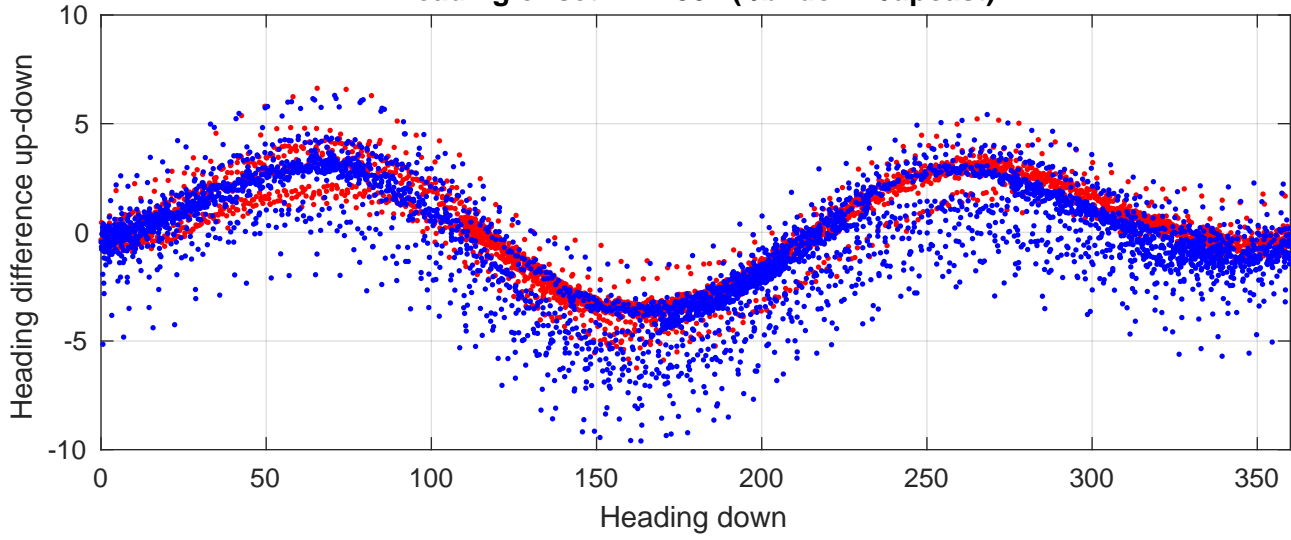

I7N station #48 (V2) Figure 6

Heading offset : -2.2502 (r/b: down-/upcast)

Pitch offset : 0.15207

Roll offset : 0.75458