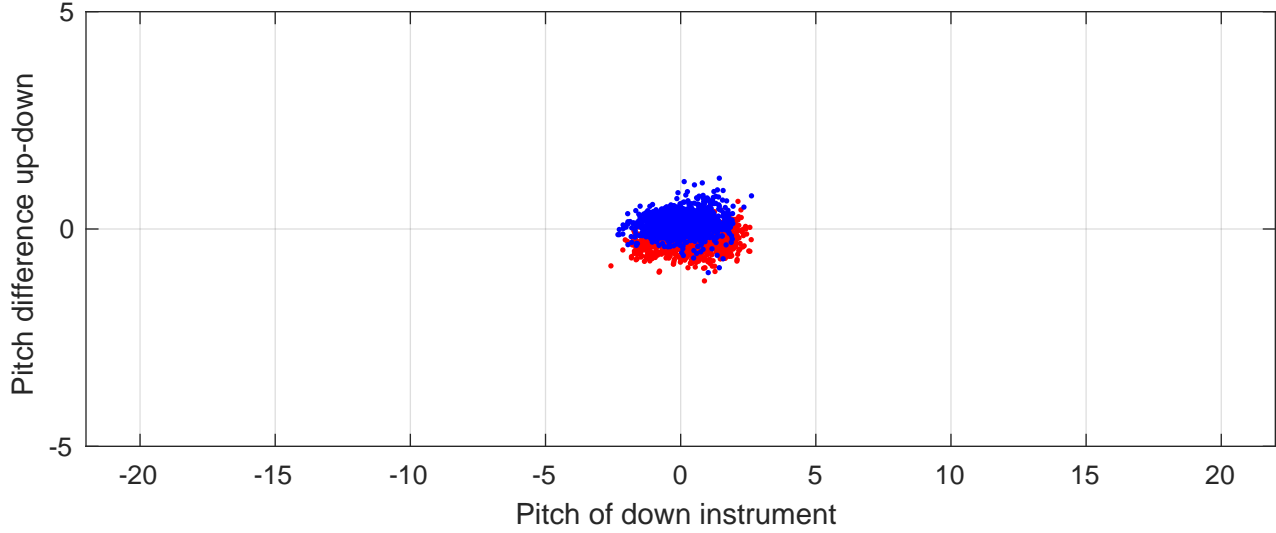

I7N station #48 (V2) Figure 6

Heading offset : -2.2502 (r/b: down-/upcast)

Pitch offset : 0.15207

Roll offset : 0.75458