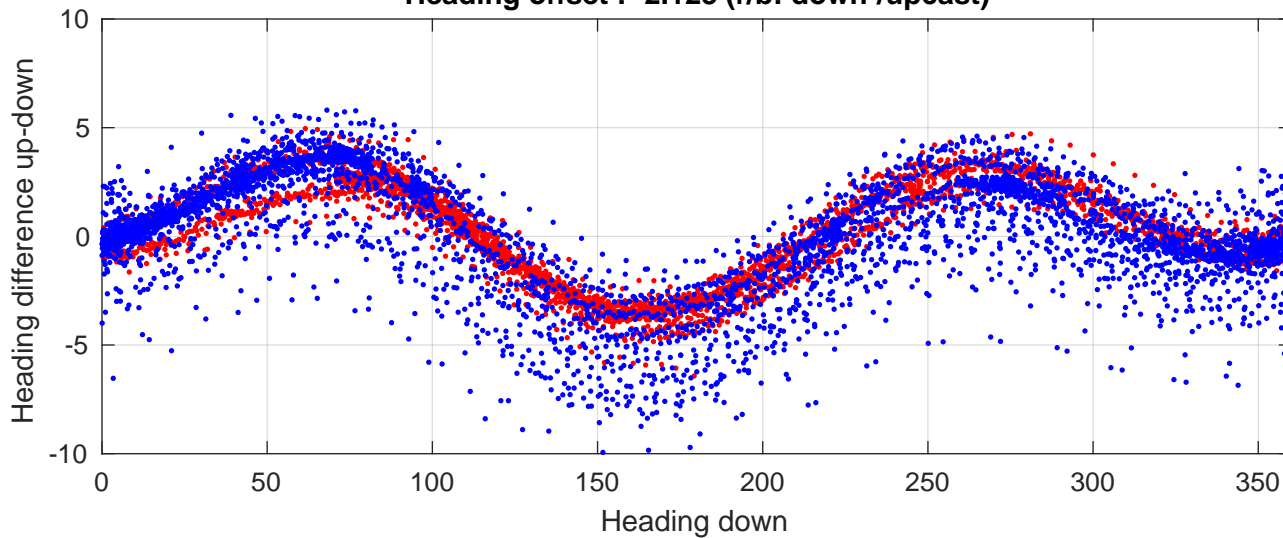

I7N station #49 (V2) Figure 6

Heading offset : -2.123 (r/b: down/upcast)

Pitch offset : 0.19477

Roll offset : 0.73008