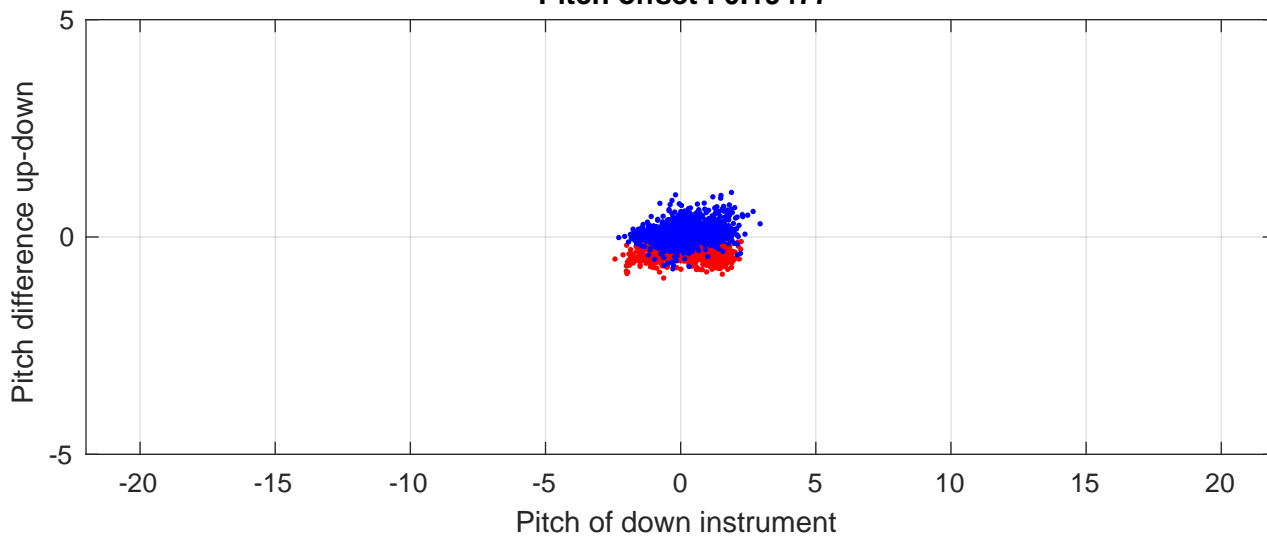

I7N station #49 (V2) Figure 6

Heading offset : -2.123 (r/b: down/upcast)

Pitch offset : 0.19477

Roll offset : 0.73008