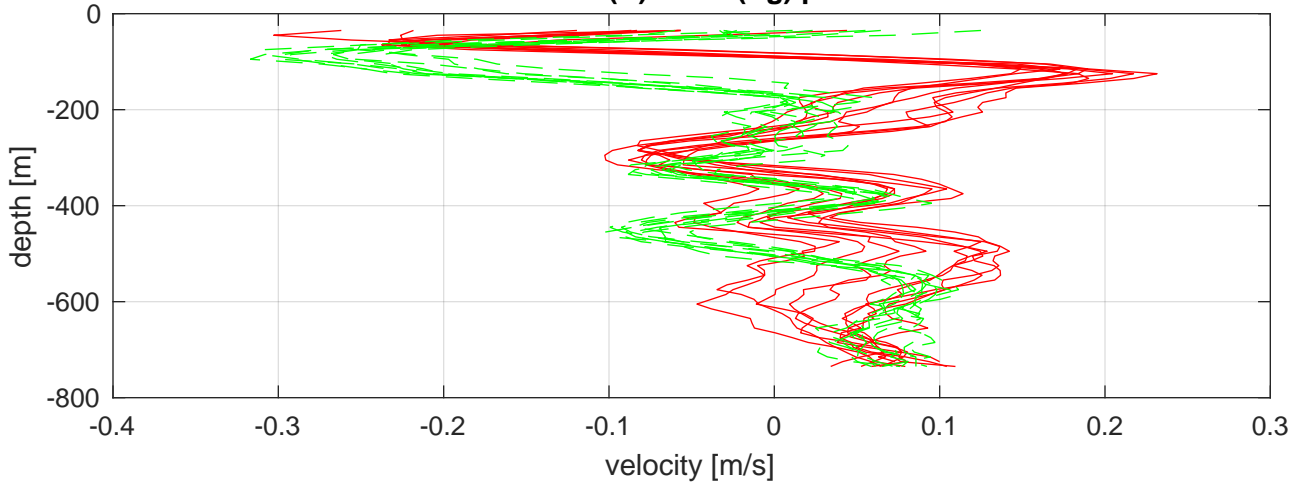

I7N station #51 (V2)
SADCP U(-r) and V(-g) profiles

ship nav (g.) start (bp) end (kp) SADCP (rp)