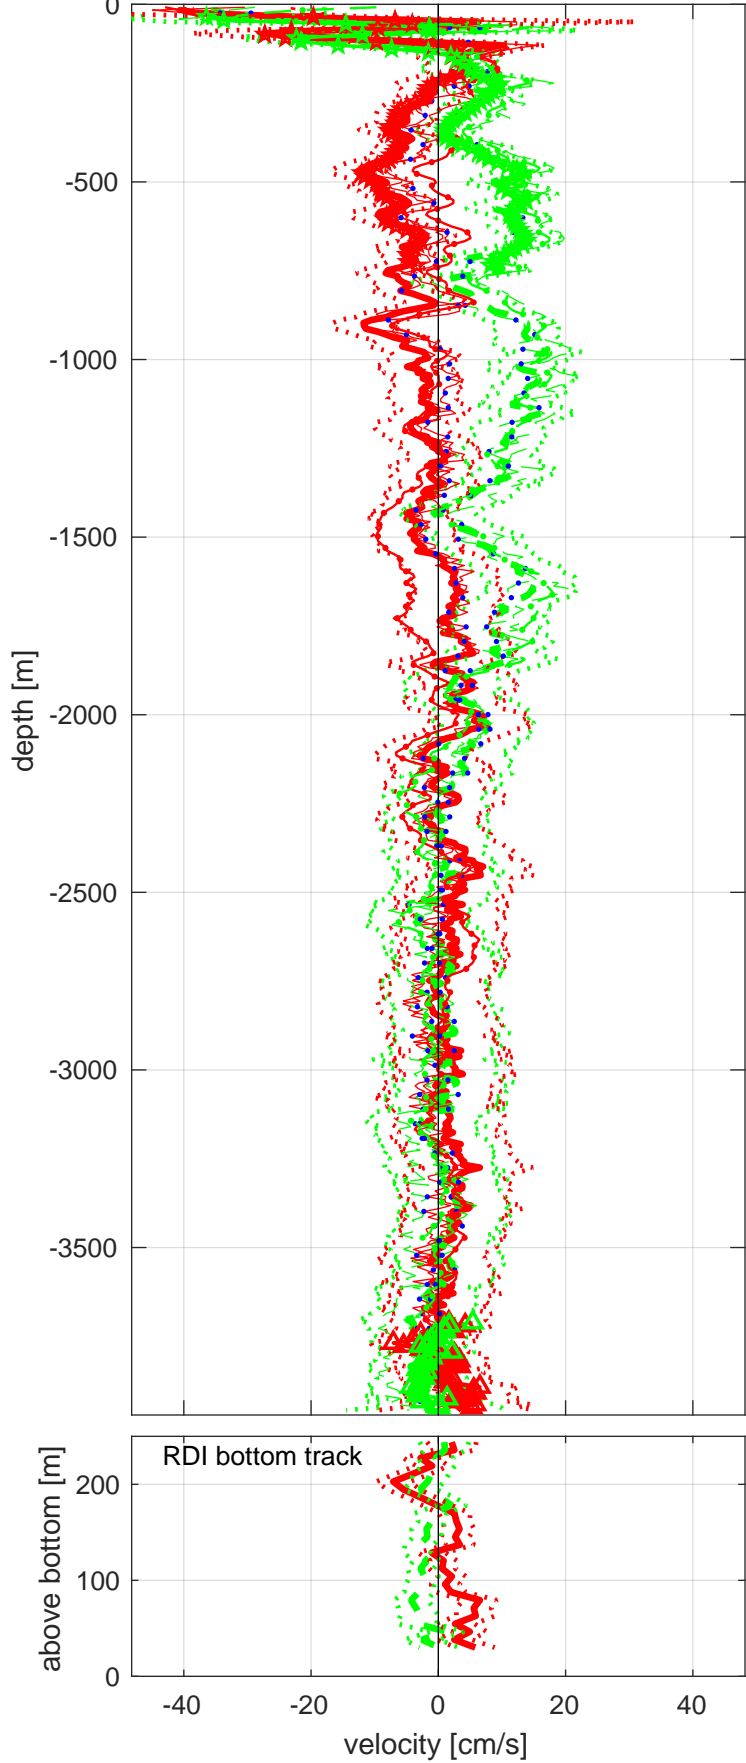

Station : I7N station #55 (V2) Figure 1

U(-) V(--); blue dots down cast; dotted shear; pentagon SADCP

Start: 8°S 11.8884' 52°E 51.6696'
12-May-2018 22:43:31

End: 8°S 11.7060' 52°E 51.7296'

13-May-2018 01:41:44

u-mean: -1 [cm/s] v-mean 4 [cm/s]

binsize do: 8 [m] binsize up: 8 [m]

mag. deviation -6.6

wdiff: 0.2 pglim: 0 elim 0.5

bar:1.0 bot:1.0 sad:1.0

weightmin 0.1 weightpower: 1.0

max depth: 3961 [m] bottom: 3971 [m]