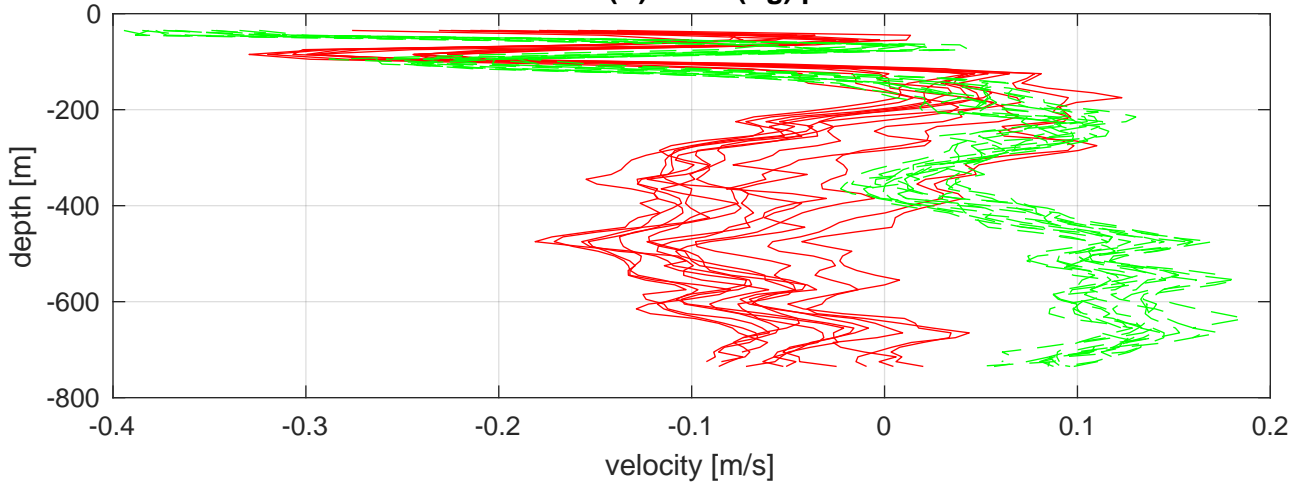

I7N station #55 (V2)
SADCP U(-r) and V(-g) profiles

ship nav (g.) start (bp) end (kp) SADCP (rp)