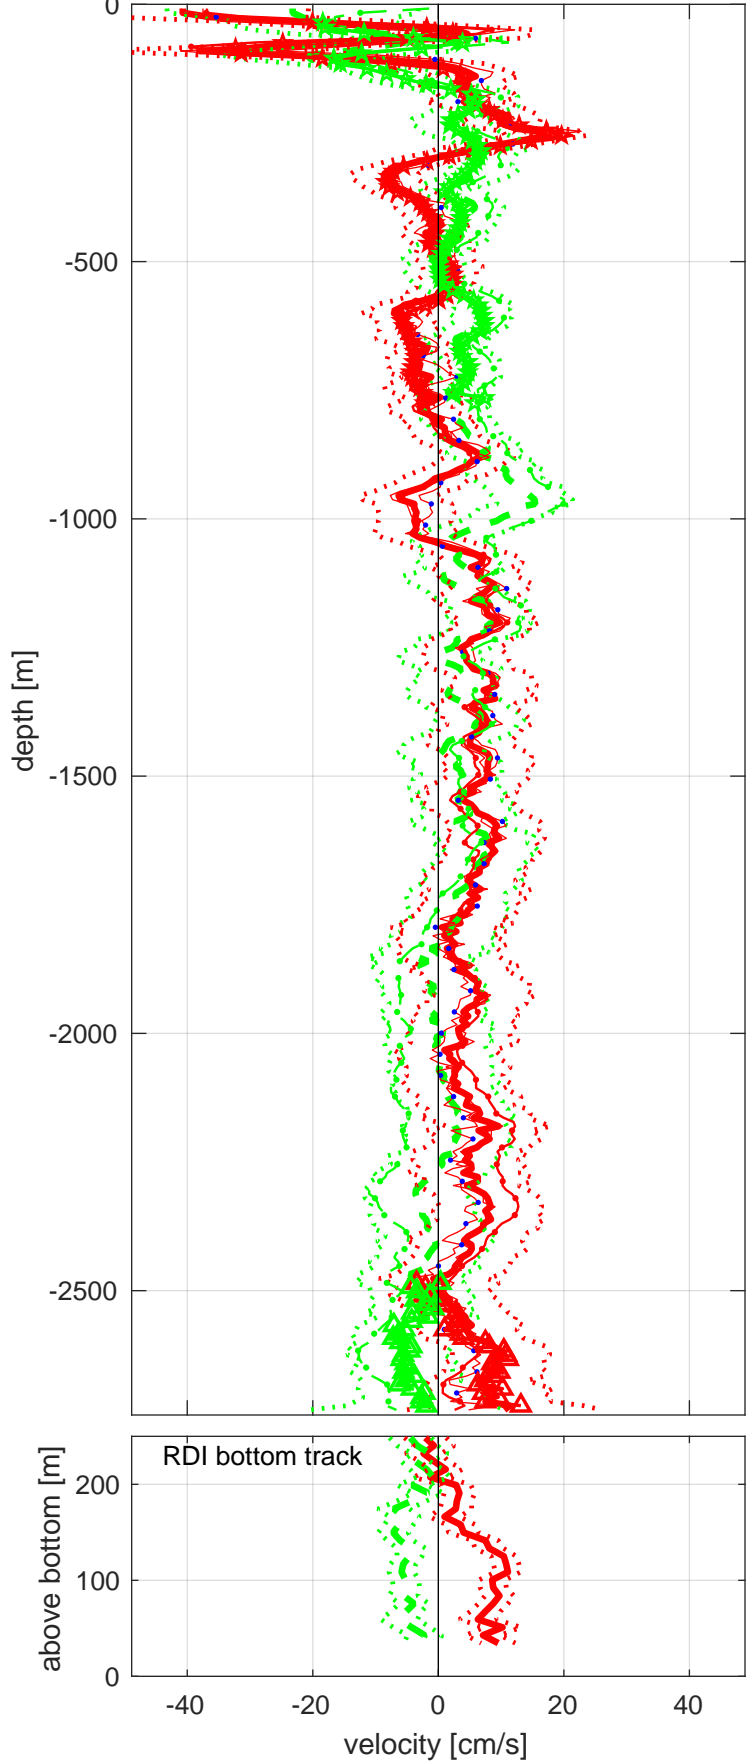

Station : I7N station #56 (V2) Figure 1

U(-) V(-); blue dots down cast; dotted shear; pentagon SADCP

Start: 8°S 6.5484' 53°E 4.3656'
 13-May-2018 03:22:32
 End: 8°S 6.5208' 53°E 4.5060'
 13-May-2018 05:32:14
 u-mean: 3 [cm/s] v-mean 2 [cm/s]
 binsize do: 8 [m] binsize up: 8 [m]
 mag. deviation -6.5
 wdifff: 0.2 pglim: 0 elim 0.5
 bar:1.0 bot:1.0 sad:1.0
 weightmin 0.1 weightpower: 1.0
 max depth: 2732 [m] bottom: 2742 [m]