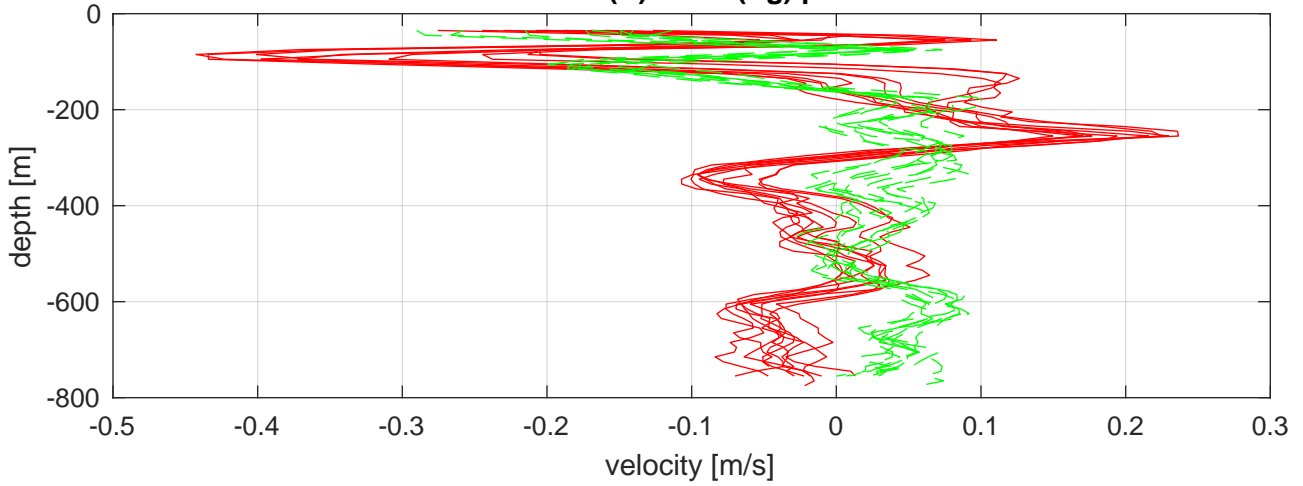

I7N station #56 (V2)
SADCP U(-r) and V(-g) profiles

ship nav (g.) start (bp) end (kp) SADCP (rp)