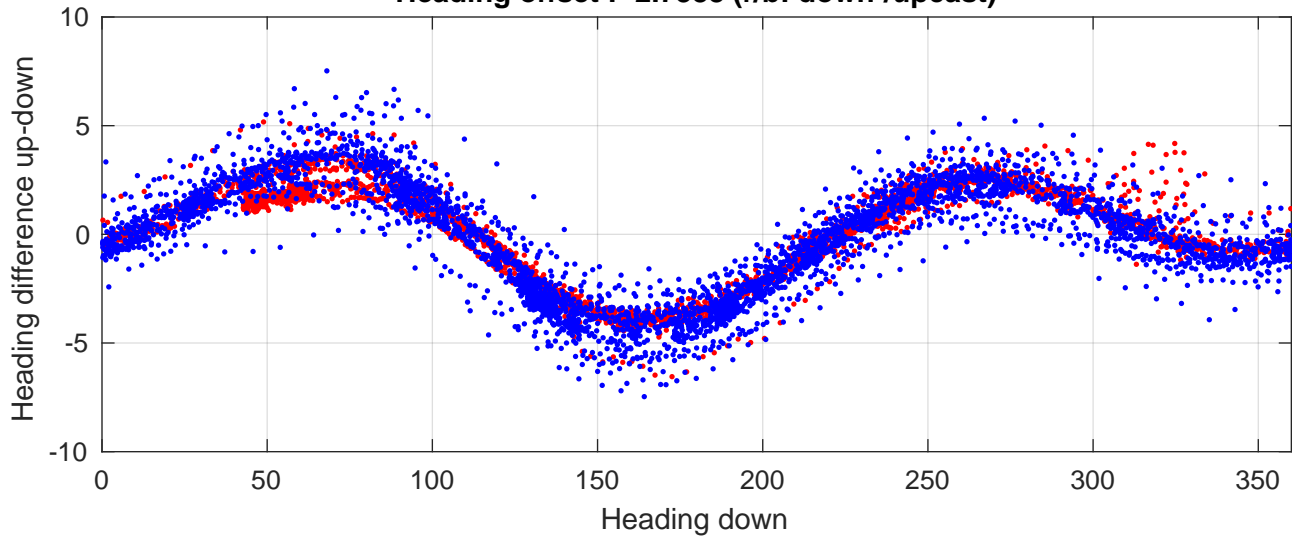

I7N station #57 (V2) Figure 6

Heading offset : -2.7388 (r/b: down-/upcast)

Pitch offset : 0.15539

Roll offset : 0.76674