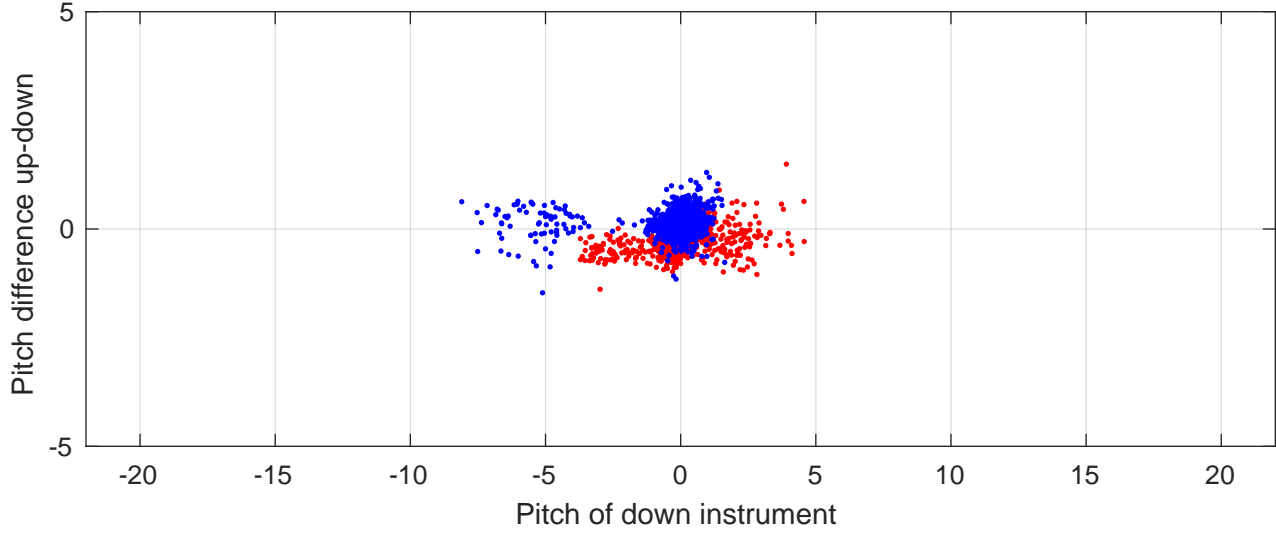

I7N station #57 (V2) Figure 6

Heading offset : -2.7388 (r/b: down-/upcast)

Pitch offset : 0.15539

Roll offset : 0.76674