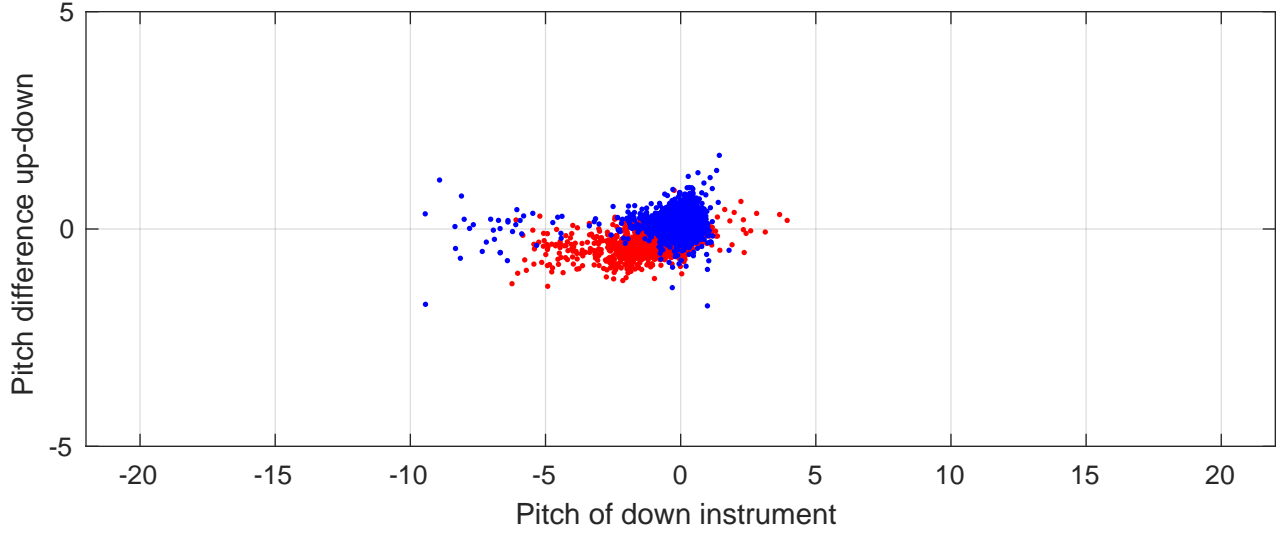

I7N station #58 (V2) Figure 6

Heading offset : -2.5713 (r/b: down-/upcast)

Pitch offset : 0.139

Roll offset : 0.78068