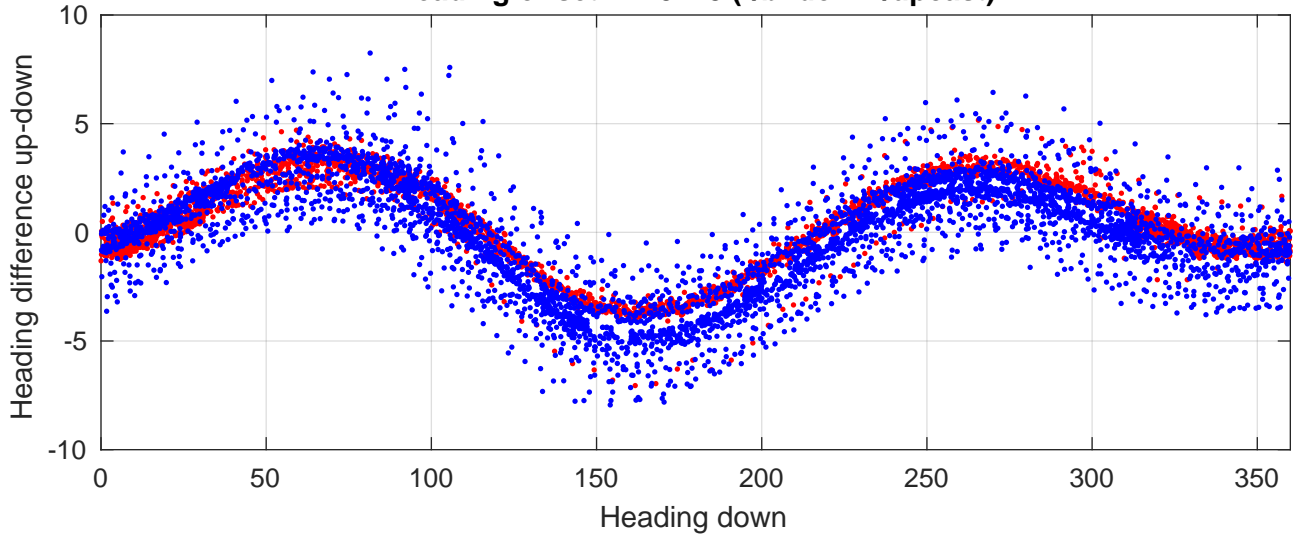

I7N station #58 (V2) Figure 6

Heading offset : -2.5713 (r/b: down-/upcast)

Pitch offset : 0.139

Roll offset : 0.78068