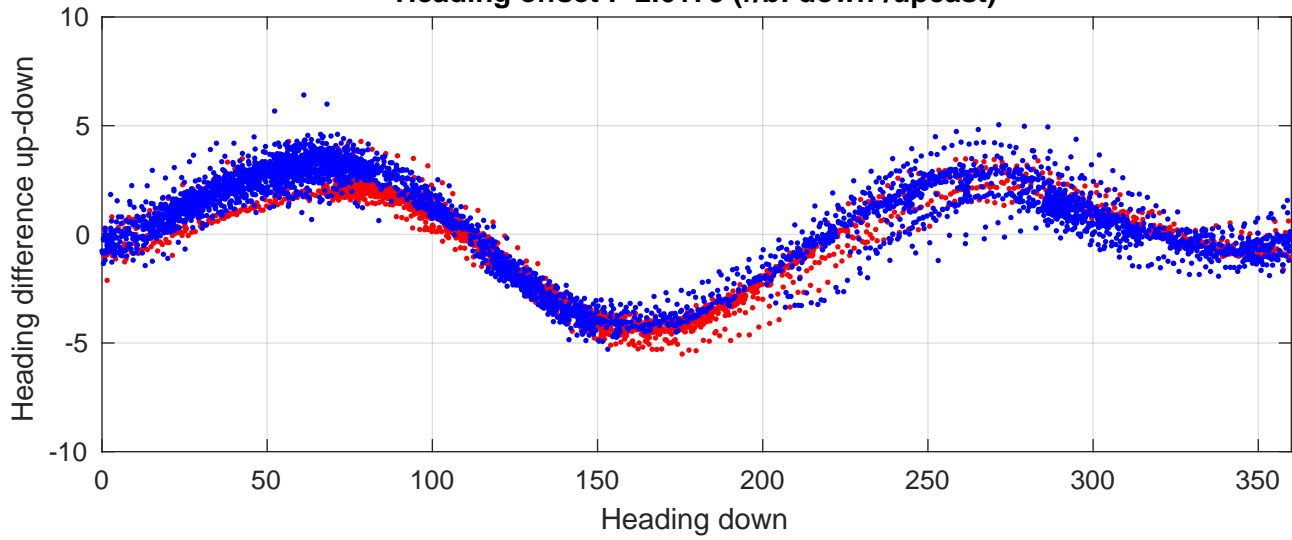

I7N station #61 (V2) Figure 6

Heading offset : -2.6175 (r/b: down-/upcast)

Pitch offset : 0.142

Roll offset : 0.80525