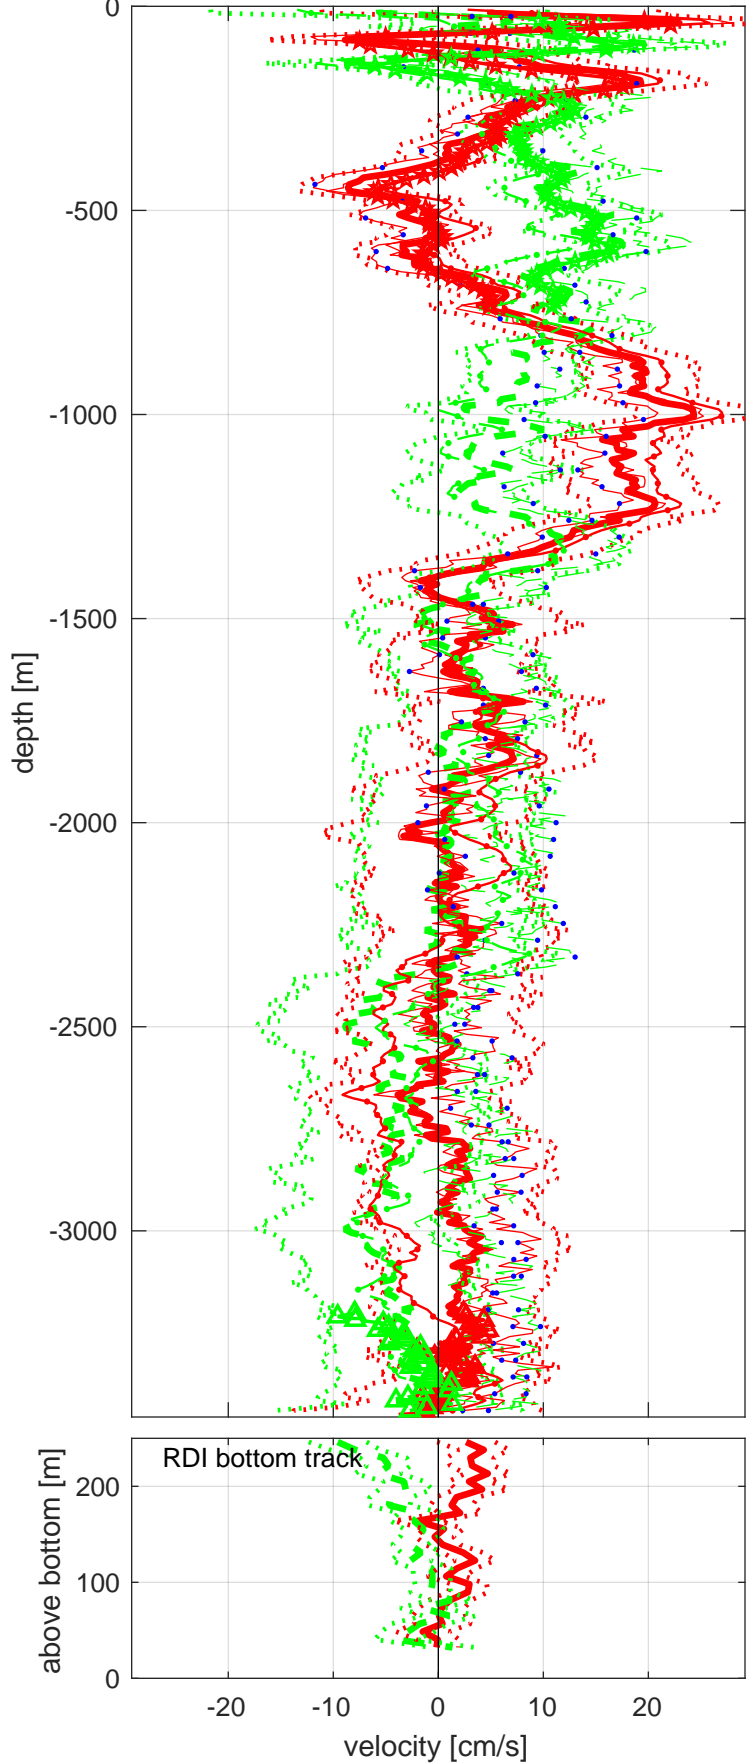

Station : I7N station #62 (V2) Figure 1

U(-) V(--); blue dots down cast; dotted shear; pentagon SADCP

Start: 5°S 35.2236' 54°E 57.4692'

14-May-2018 15:20:56

End: 5°S 35.3196' 54°E 57.4428'

14-May-2018 18:06:42

u-mean: 5 [cm/s] v-mean 2 [cm/s]

binsize do: 8 [m] binsize up: 8 [m]

mag. deviation -5.4

wdiff: 0.2 pglim: 0 elim 0.5

bar:1.0 bot:1.0 sad:1.0

weightmin 0.1 weightpower: 1.0

max depth: 3448 [m] bottom: 3456 [m]