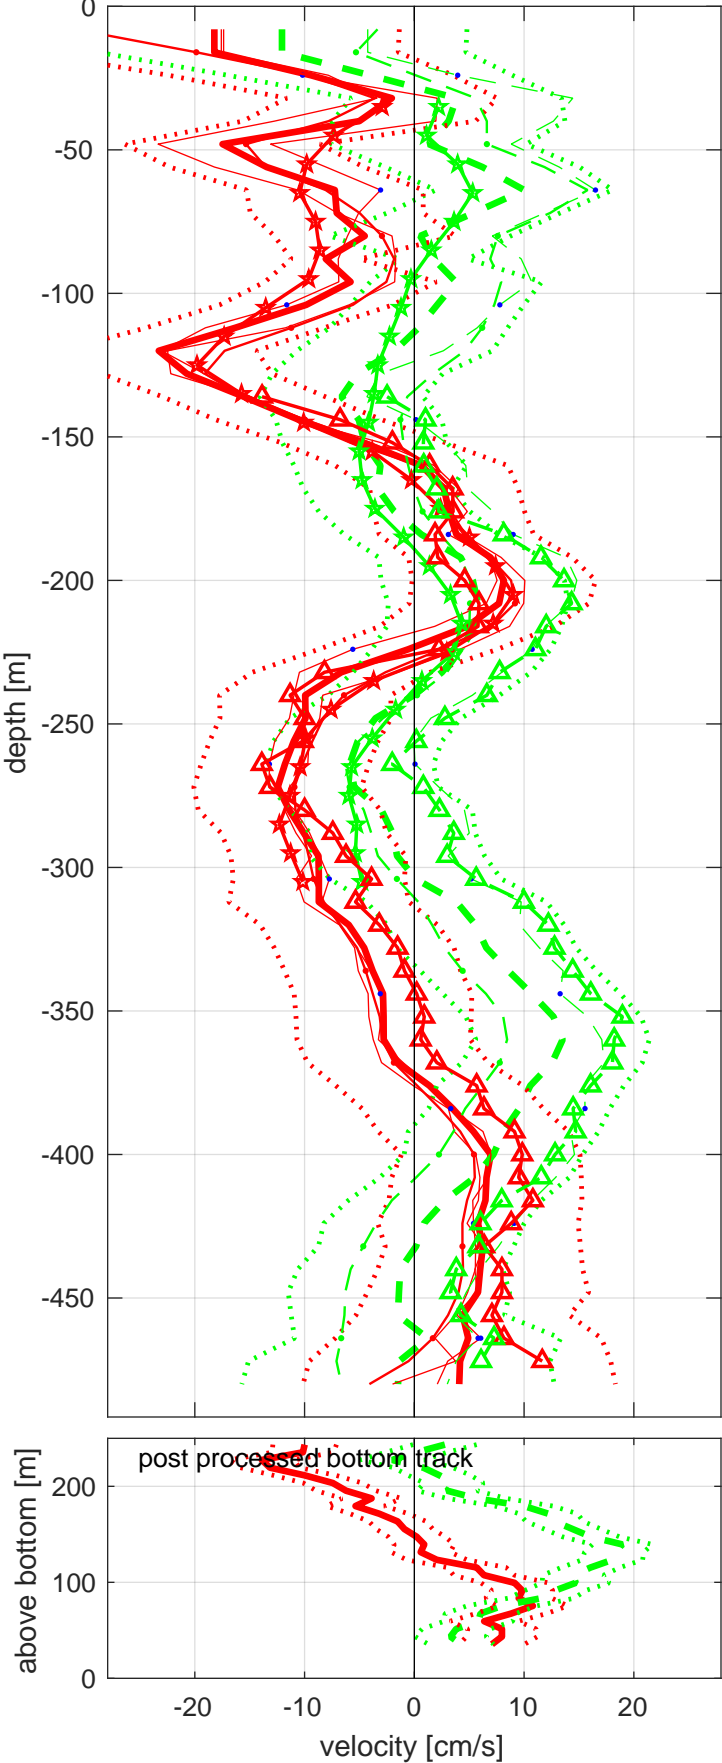

Station : I7N station #64 (V2) Figure 1

U(-) V(--); blue dots down cast; dotted shear; pentagon SADCP

Start: 5°S 6.3204' 55°E 17.0280'

15-May-2018 00:08:10

End: 5°S 6.2736' 55°E 16.9992'

15-May-2018 00:45:20

u-mean: -4 [cm/s] v-mean 2 [cm/s]

binsize do: 8 [m] binsize up: 8 [m]

mag. deviation -5.2

wdiff: 0.2 pglim: 0 elim 0.5

bar:1.0 bot:1.0 sad:1.0

weightmin 0.1 weightpower: 1.0

max depth: 485 [m] bottom: 491 [m]

range of instruments single ping (-b)