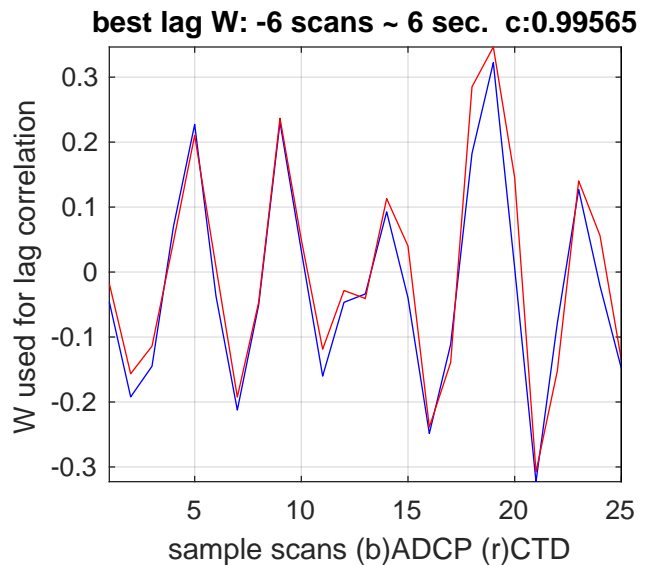

I7N station #65 (V2) Figure 4

up cast