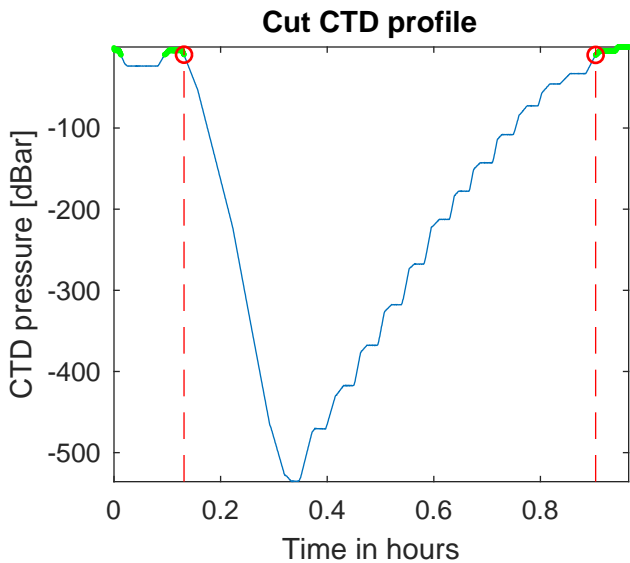

I7N station #65 (V2) Figure 4

up cast