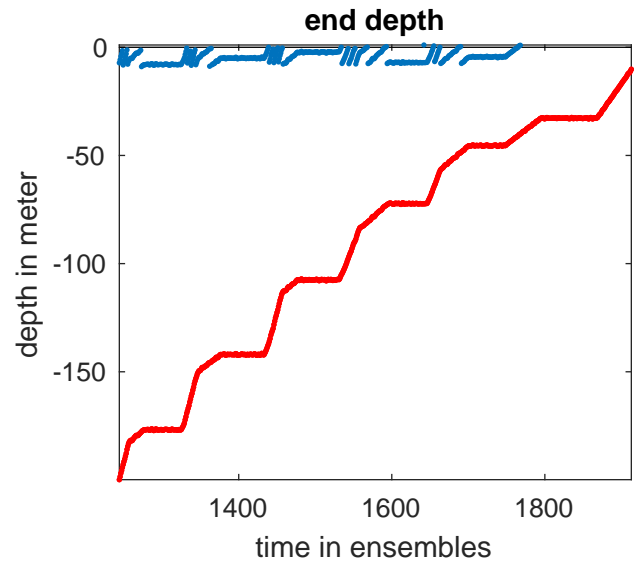

I7N station #65 (V2) Figure 4

up cast