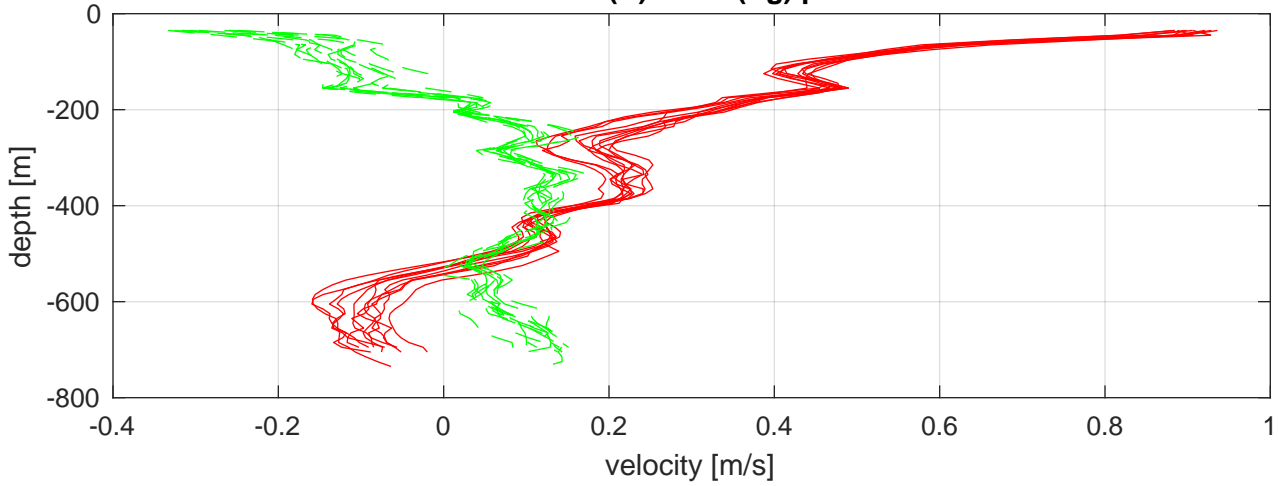

**I7N station #67 (V2)**  
**SADCP U(-r) and V(-g) profiles**

**ship nav (g.) start (bp) end (kp) SADCP (rp)**