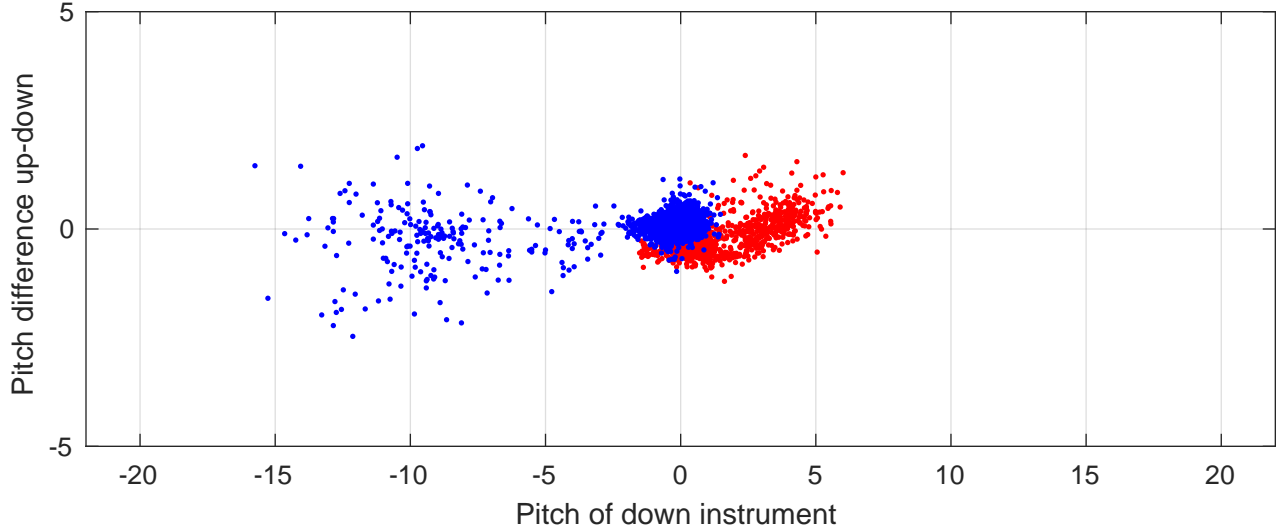

I7N station #72 (V2) Figure 6

Heading offset : -3.4953 (r/b: down-/upcast)

Pitch offset : 0.14113

Roll offset : 0.75666