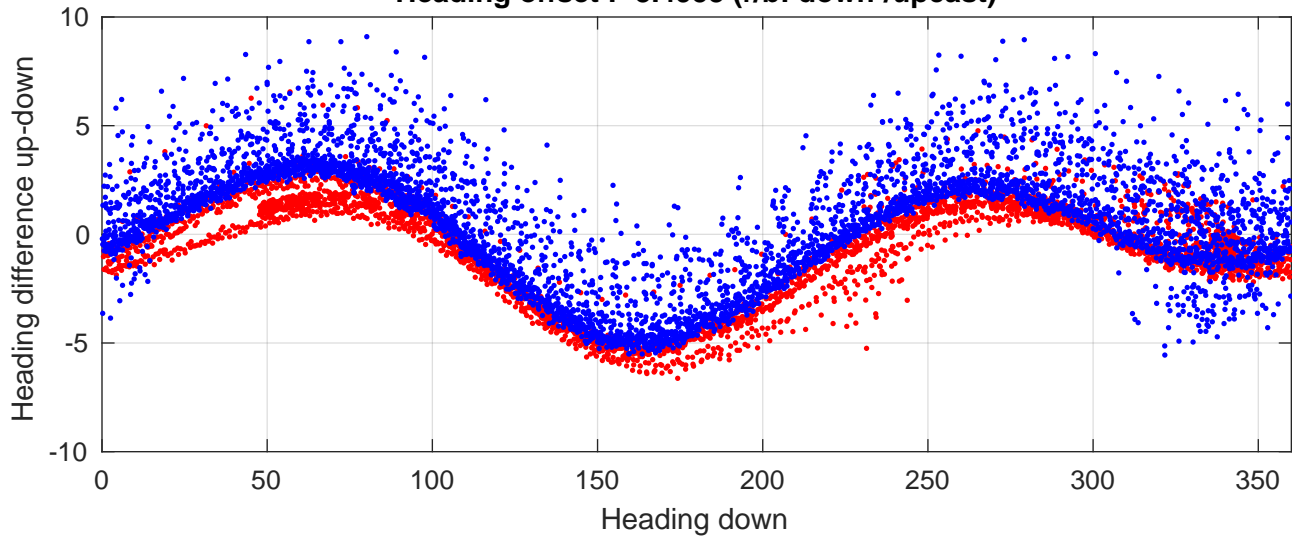

I7N station #72 (V2) Figure 6

Heading offset : -3.4953 (r/b: down-/upcast)

Pitch offset : 0.14113

Roll offset : 0.75666